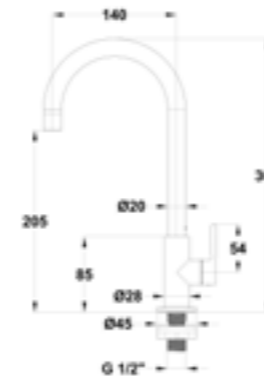

Mitigeur de cuisine à col haut

- Mitigeur monocommande
- Bec pivotant
- Bec extractible : avec douchette extractible et flexible ultra résistant
- Système d'installation rapide Easy Fix
- Cartouche céramique haute précision, fluide et durable
- Installation sur évier (montage sur plage)
- Aérateur anticalcaire
- Raccords flexibles 3/8"

Finish	Ref.	EAN
Cromo Chrome Chrome	349380200	8413509283409

Grifo para cocina caño alto

- Monomando
- Caño giratorio
- Sistema de instalación rápida Easy Fix
- Grifo de un agua
- Cartucho cerámico de gran precisión y suavidad
- Instalación sobre fregadero
- Aireador antical
- Conexiones flexibles 1/2"

High Spout Kitchen Mixer

- Single-lever tap
- Swivel spout
- Easy Fix quick installation system
- Single inlet tap (cold water only)
- High-precision, smooth ceramic cartridge
- Deck-mounted installation (sink-mounted)
- Anti-limescale aerator
- 1/2" flexible connections

Mitigeur de cuisine à col haut

- Robinet monocommande
- Bec pivotant
- Système d'installation rapide Easy Fix
- Robinet à une seule arrivée d'eau (eau froide uniquement)
- Cartouche céramique haute précision, fluide et durable
- Installation sur évier (montage sur plage)
- Aérateur anticalcaire
- Raccords flexibles 1/2"

Finish	Ref.	EAN
Cromo Chrome Chrome	3491C0210	8413509283447