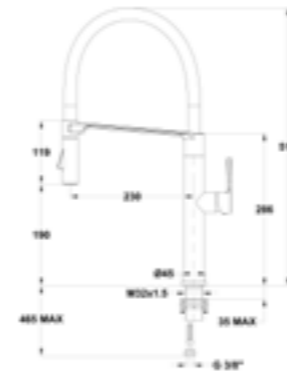

Origehm

Grifo para cocina caño alto

- Monomando
- Caño giratorio y flexible
- 2 funciones de chorro: Jet, Spray
- Cartucho cerámico de gran precisión y suavidad
- Instalación sobre fregadero
- Aireador antical
- Conexiones flexibles 3/8"

High Spout Kitchen Mixer

- Single-lever mixer tap
- Swivel and flexible spout
- 2 spray functions: Jet, Spray
- High-precision, smooth ceramic cartridge
- Deck-mounted installation (sink-mounted)
- Anti-limescale aerator
- 3/8" flexible connections

Mitigeur de cuisine à col haut

- Mitigeur monocommande
- Bec orientable et flexible
- 2 fonctions de jet : Jet, Spray
- Cartouche céramique haute précision, fluide et durable
- Installation sur évier (montage sur plage)
- Aérateur anticalcaire
- Raccords flexibles 3/8"

Finish	Ref.	EAN
Gun Metal	34937020GM	8413509284260
Gun Metal		
Gris Canon