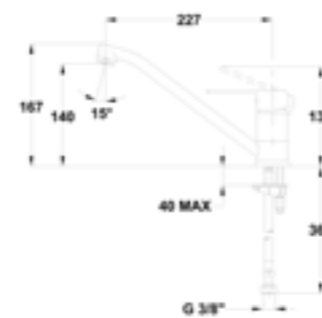

INCA +

Grifo para cocina caño bajo

- Monomando
- Caño giratorio
- Cartucho cerámico de gran precisión y suavidad
- Instalación sobre fregadero
- Aireador antical
- Conexiones flexibles 3/8"

Low Spout Kitchen Mixer

- Single-lever mixer tap
- Swivel spout
- High-precision, smooth ceramic cartridge
- Deck-mounted installation (sink-mounted)
- Anti-limescale aerator
- 3/8" flexible connections

Mitigeur de cuisine à bec bas

- Mitigeur monocommande
- Bec pivotant
- Cartouche céramique haute précision, fluide et durable
- Installation sur évier (montage sur plage)
- Aérateur anticalcaire
- Raccords flexibles 3/8"

Finish	Ref.	EAN
Cromo Chrome Chrome	549130200	8413509283362