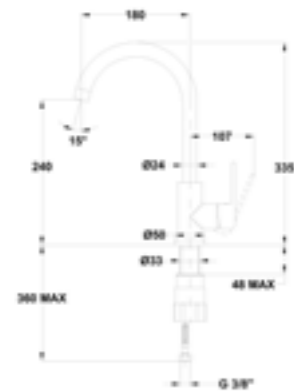

INCA +

Grifo para cocina caño alto

- Monomando
- Caño giratorio
- Sistema de instalación rápida Easy Fix
- Cartucho cerámico de gran precisión y suavidad
- Instalación sobre fregadero
- Aireador antical
- Conexiones flexibles 3/8"

High Spout Kitchen Mixer

- Single-lever mixer tap
- Swivel spout
- Easy Fix quick installation system
- High-precision, smooth ceramic cartridge
- Deck-mounted installation (sink-mounted)
- Anti-limescale aerator
- 3/8" flexible connections

Mitigeur de cuisine à col haut

- Mitigeur monocommande
- Bec pivotant
- Système d'installation rapide Easy Fix
- Cartouche céramique haute précision, fluide et durable
- Installation sur évier (montage sur plage)
- Aérateur anticalcaire
- Raccords flexibles 3/8"

Finish	Ref.	EAN
Cromo Chrome Chrome	549150200	8413509283348