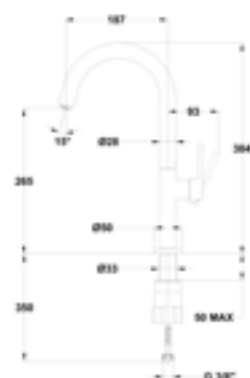

Grifo para cocina caño alto

- Monomando
- Caño giratorio
- Limitador de caudal a 5 L/min
- Ahorra hasta un 60% frente a un monomando estándar
- Ideal para proyectos BREEAM o LEED
- Sistema de instalación rápida Easy Fix
- Cartucho cerámico de gran precisión y suavidad
- Instalación sobre fregadero
- Aireador antical
- Conexiones flexibles 3/8"
- Acabado de pintura duradero

High Spout Kitchen Mixer

- Single-lever mixer tap
- Swivel spout
- Flow limiter set to 5 L/min
- Saves up to 60% compared to a standard single-lever mixer
- Ideal for BREEAM or LEED projects
- Easy Fix quick installation system
- High-precision, smooth ceramic cartridge
- Deck-mounted installation (sink-mounted)
- Anti-limescale aerator
- 3/8" flexible connections
- Durable painted finish

Mitigeur de cuisine à col haut

- Mitigeur monocommande
- Bec pivotant
- Limiteur de débit réglé à 5 L/min
- Jusqu'à 60 % d'économies par rapport à un mitigeur monocommande standard
- Idéal pour les projets BREEAM ou LEED
- Système d'installation rapide Easy Fix
- Cartouche céramique haute précision, fluide et durable
- Installation sur évier (montage sur plage)
- Aérateur anticalcaire
- Raccord flexible 3/8"
- Finition peinte durable

Finish	Ref.	EAN
Negro Mate Matte Black Noir Mat	34915025N	8413509283393