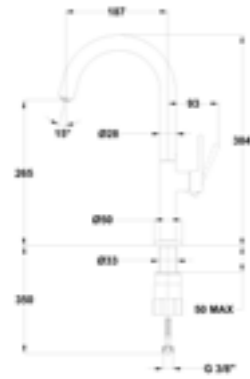

Origehm

Grifo para cocina caño alto

- Monomando
- Caño giratorio
- Limitador de caudal a 5 L/min
- Ahorra hasta un 60% frente a un monomando estándar
- Ideal para proyectos BREEAM o LEED
- Sistema de instalación rápida Easy Fix
- Cartucho cerámico de gran precisión y suavidad
- Instalación sobre fregadero
- Aireador antical
- Conexiones flexibles 3/8"

High Spout Kitchen Mixer

- Single-lever mixer tap
- Swivel spout
- Flow limiter set to 5 L/min
- Saves up to 60% compared to a standard single-lever mixer
- Ideal for BREEAM or LEED projects
- Easy Fix quick installation system
- High-precision, smooth ceramic cartridge
- Deck-mounted installation (sink-mounted)
- Anti-limescale aerator
- 3/8" flexible connections

Mitigeur de cuisine à col haut

- Mitigeur monocommande
- Bec pivotant
- Limiteur de débit réglé à 5 L/min
- Jusqu'à 60 % d'économies par rapport à un mitigeur monocommande standard
- Idéal pour les projets BREEAM ou LEED
- Système d'installation rapide Easy Fix
- Cartouche céramique haute précision, fluide et durable
- Installation sur évier (montage sur plage)
- Aérateur anticalcaire
- Raccord flexible 3/8"

Finish	Ref.	EAN
Cromo Chrome Chrome	349150250	8413509283386