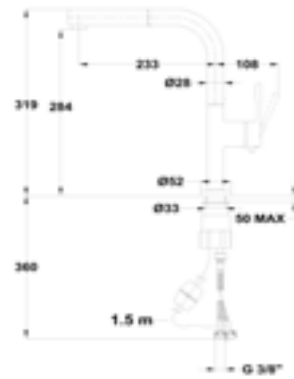

Origehm

Grifo para cocina caño alto

- Monomando
- Caño giratorio
- Caño tipo Pull out: con ducha de mano extraíble con flexible super resistente.
- Sistema de instalación rápida Easy Fix
- Cartucho cerámico de gran precisión y suavidad
- Instalación sobre fregadero
- Aireador antical
- Conexiones flexibles 3/8"

High Spout Kitchen Mixer

- Single-lever mixer tap
- Swivel spout
- Pull-out spout: with extractable hand shower and highly resistant flexible hose
- Easy Fix quick installation system
- High-precision, smooth ceramic cartridge
- Deck-mounted installation (sink-mounted)
- Anti-limescale aerator
- 3/8" flexible connections

Mitigeur de cuisine à col haut

- Mitigeur monocommande
- Bec pivotant
- Bec extractible : avec douchette extractible et flexible ultra résistant
- Système d'installation rapide Easy Fix
- Cartouche céramique haute précision, fluide et durable
- Installation sur évier (montage sur plage)
- Aérateur anticalcaire
- Raccords flexibles 3/8"

Finish	Ref.	EAN
Cromo Chrome Chrome	349380200	8413509283409

Grifo para cocina caño alto

- Monomando
- Caño giratorio
- Sistema de instalación rápida Easy Fix
- Grifo de un agua
- Cartucho cerámico de gran precisión y suavidad
- Instalación sobre fregadero
- Aireador antical
- Conexiones flexibles 1/2"

High Spout Kitchen Mixer

- Single-lever tap
- Swivel spout
- Easy Fix quick installation system
- Single inlet tap (cold water only)
- High-precision, smooth ceramic cartridge
- Deck-mounted installation (sink-mounted)
- Anti-limescale aerator
- 1/2" flexible connections

Mitigeur de cuisine à col haut