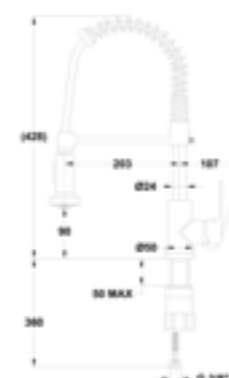

Grifo para cocina caño alto

- Monomando
- Caño giratorio
- Caño tipo Pull down: con ducha de mano extraíble con flexible super resistente.
- 2 funciones de chorro: Jet, Spray
- Flexible de acero inoxidable
- Sistema de instalación rápida Easy Fix
- Cartucho cerámico de gran precisión y suavidad
- Instalación sobre fregadero
- Aireador antical
- Conexiones flexibles 3/8"

High Spout Kitchen Mixer

- Single-lever mixer tap
- Swivel spout
- Pull-down spout: with extractable hand shower and highly resistant flexible hose
- 2 spray functions: Jet, Spray
- Stainless steel hose
- Easy Fix quick installation system
- High-precision, smooth ceramic cartridge
- Deck-mounted installation (sink-mounted)
- Anti-limescale aerator
- 3/8" flexible connections

Mitigeur de cuisine à col haut

- Mitigeur monocommande
- Bec pivotant
- Bec extractible avec douchette et flexible haute résistance
- 2 fonctions de jet : jet concentré et spray
- Flexible en acier inoxydable
- Système d'installation rapide Easy Fix
- Cartouche céramique haute précision, fonctionnement fluide
- Installation sur évier
- Aérateur anticalcaire
- Raccords flexibles 3/8"

Finish	Ref.	EAN
Cromo Chrome Chrome	549390200	8413509283379