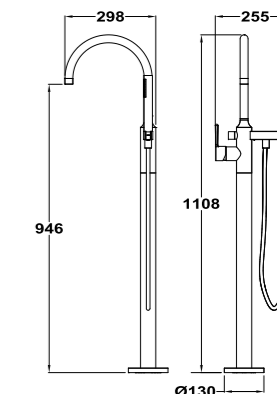

CISTERNAS EMPOTRADAS | FLUSH TANKS

Tekmodul 2

- Incluye cisterna dual 2-4 litros, ajustable hasta un máximo de 3-6 litros
- Nueva válvula más eficiente ecológicamente
- Válvula de llenado silenciosa y resistente a las impurezas del agua
- Fabricada en una sola pieza asegurando un 100% de impermeabilidad
- Capacidad máxima del tanque: 9 litros
- Soporta hasta 400 kg de peso
- Se pueden colocar los pernos de fijación del inodoro a 180 y 230 mm
- Para ser instalado con inodoros suspendidos en todo tipo de paredes
- Previene la condensación
- Fijación mejorada que reduce casi a la mitad de tiempo que con modelos anteriores
- Toma de agua trasera o lateral superior
- Ajuste de profundidad de instalación entre 125 y 250 mm
- Ajuste profundidad del pulsador: 20-95 mm
- Ajuste de altura entre 0-200 mm

Tekmodul 2

- Includes dual 2-4 litre cistern, adjustable up to a maximum of 3-6 litres
- New, more eco-efficient valve
- Quiet fill valve resistant to water impurities
- Made from a single piece, ensuring 100% waterproofing
- Maximum tank capacity: 9 litre
- Supports up to 400 kg of weight
- Toilet mounting bolts can be set at 180 and 230 mm
- For installation with wall-hung toilets on any type of wall
- Prevents condensation
- Enhanced mounting reduces installation time by early half compared to previous models
- Rear or top-side water inlet
- Adjustable installation depth between 125 and 250 mm
- Push-button depth adjustment: 20-95 mm
- Height adjustment between 0-200 mm

Cisterna empotrada

Flush tank

Ref.
731000200

PVPR
232,00 €

Estructura para bidé suspendido | Structure for wall hung bidet