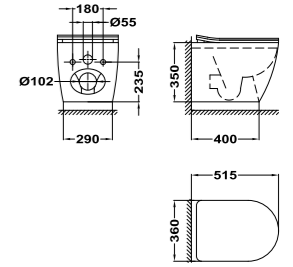

Acabado
Blanco brillo

Finish
Glossy white

Ref.
700620200

PVPR
272,00 €