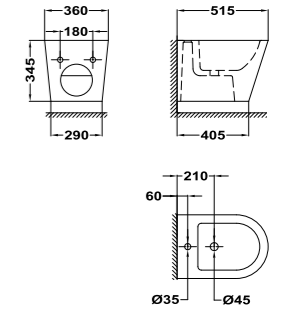

Wall hung bidet

- High quality ceramic
- Installation kit included
- Recommended bidet structure: 736000001

Acabado
Blanco brillo

Finish
Glossy white

Ref.
706150200

PVPR
191,00 €