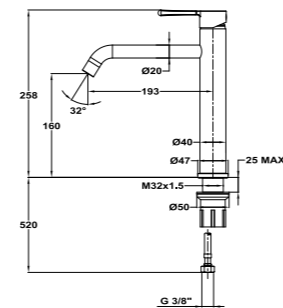

Washbasin mixer XL

- Cold start
- Water flow limiter 4 L/min
- Save over 60% more water compared to a standard tap
- Ideal for BREEAM and LEED projects
- Easy Fix fast installation system
- Precise and smooth ceramic cartridge
- Anti-limescale aerator
- 3/8" flexible inlet pipes included
- Without drain stopper
- PVD finishes with anti-fingerprint treatment