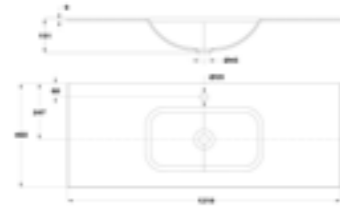

KAMALEOHM

2 CAJONES / 2 DRAWERS

120 cm

- Desagüe no incluido
- Grifo no incluido

- Pop-up drain stopper not included
- Tap not included

Acabado

Mármol Negro
Gris Cemento
Mármol Blanco

Finish

Black Marble
Grey Cement
White Marble

Ref.

B344R12022B3
B344R12022G3
B344R12022W3

PVPR

179,00 €
179,00 €
179,00 €