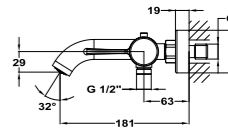

Bath shower mixer

- With shower set: 1 function hand shower, 1.75 shower hose and adjustable holder
- Non return valve
- PVD finishes with anti-fingerprint treatment