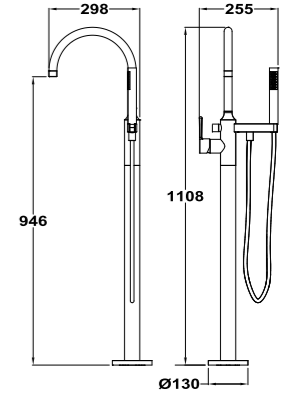

Freestanding bath shower mixer

- Designed for freestanding bathtubs
- 1 function hand shower with antiscald system
- 1.5 m shower hose
- PVD finishes with anti-fingerprint treatment

Acabados	Finishes	Ref.	PVPR
Cromo	Chrome	183130200	724,00 €
PVD Oro Cepillado	PVD Brushed Gold	18313020G6	939,00 €
PVD Gun Metal	PVD Gun Metal	18313020GM	939,00 €