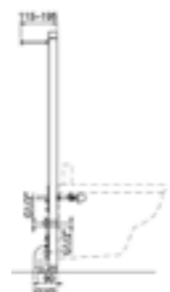

- Metal frame of 1.12 m
- Height adjustable (0-200 mm)
- Bidet mounting bolts can be set at 180 and 230 mm
- Suitable for installation with wall-hung bidets on any type of wall
- Improved installation compared to previous models
- Supports up to 400 kg of weight
- Adjustable water inlets from 55-145 mm