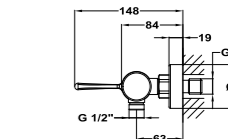

Shower mixer

- With shower set: 1 function hand shower, 1.5 m shower hose and adjustable holder
- Non return valve
- PVD finishes with anti-fingerprint treatment