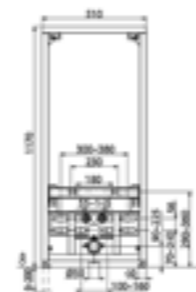

- Metal frame of 1.12 m
- Height adjustable (0-200 mm)
- Bidet mounting bolts can be set at 180 and 230 mm
- Suitable for installation with wall-hung bidets on any type of wall
- Improved installation compared to previous models
- Supports up to 400 kg of weight
- Adjustable water inlets from 55-145 mm