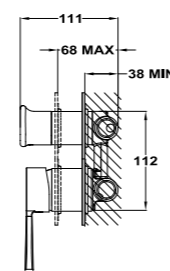

2 Ways Built-in mixer (With concealed body)

- Ultra-slim plate
- Built in part included
- Precise and smooth ceramic cartridge
- Ceramic diverter
- PVD finishes with anti-fingerprint treatment
- Without shower set