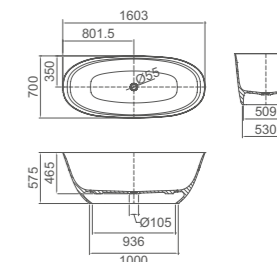

Free-standing bathtub

- Mineral Solid
- Without overflow
- Pop-up drain stopper not included
- Suggested pop-up drain stopper: 1109000