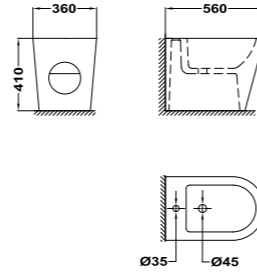

Back To Wall floor bidet

- High quality ceramic
- Installation kit included

Acabado
Blanco brillo

Finish
Glossy white

Ref.
706140200

PVPR
199,00 €