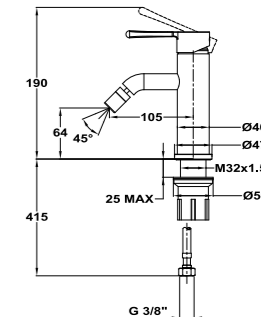

Bidet mixer

- Cold start
- Water flow limiter 4 L/min
- Save over 60% more water compared to a standard tap
- Ideal for BREEAM and LEED projects
- Swivel ball joint
- Easy Fix fast installation system
- Precise and smooth ceramic cartridge
- Anti-limescale aerator
- 3/8" flexible inlet pipes included
- Without drain stopper
- PVD finishes with anti-fingerprint treatment