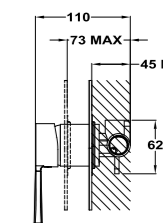

1 Way Built-In mixer (With concealed body)

- Ultra-slim plate
- Built in part included
- Precise and smooth ceramic cartridge
- PVD finishes with anti-fingerprint treatment
- Without shower set