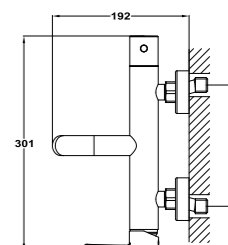

Acabados
Cromo
PVD Oro Cepillado
PVD Gun Metal

Finishes
Chrome
PVD Brushed Gold
PVD Gun Metal

Ref.
341220200
34122020G6
34122020GM

PVPR
120,00 €
160,00 €
160,00 €