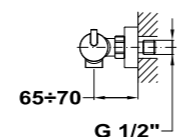

Dual Control Shower mixer

- Dual Control: Single mixer with thermostatic mixer appearance
- Safe Touch technology for a cooler feel when touching the tap body
- Eccentric connections with noise reducers
- Impurity-collecting filters
- With shower set: 1 function hand shower, 1.50 m shower hose and adjustable holder
- PVD finishes with anti-fingerprint treatment

Acabados	Finishes	Ref.	PVPR
Cromo	Chrome	342720200	109,00 €
PVD Oro Cepillado	PVD Brushed Gold	34272020G6	150,00 €
PVD Gun Metal	PVD Gun Metal	34272020GM	150,00 €

Empotrado 2 vías (Sin cuerpo empotrado)

- Placa ultraplana
- Parte empotrada no incluida
- Requiere parte empotrada ref. 1096500
- Cartucho cerámico de gran precisión y suavidad
- Inversor cerámico
- Sin equipo de ducha

2 Ways Built-In mixer (Without concealed body)

- Ultra-slim plate
- Built-in part not included
- Required built in part ref. 1096500
- Precise and smooth ceramic cartridge
- Ceramic diverter
- Without shower set