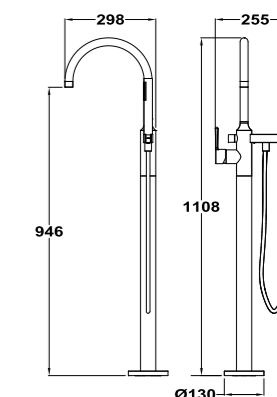

Freestanding bath shower mixer

- Designed for freestanding bathtubs
- 1 function hand shower with antiscala system
- 1.5 m shower hose
- PVD finishes with anti-fingerprint treatment

PVD

Acabados
Cromo
PVD Oro Cepillado
PVD Gun Metal

Finishes
Chrome
PVD Brushed Gold
PVD Gun Metal

Ref.
183130200
18313020G6
18313020GM