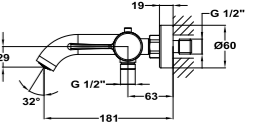

Bath shower mixer

- With shower set: 1 function hand shower, 1.75 shower hose and adjustable holder
- Non return valve
- PVD finishes with anti-fingerprint treatment