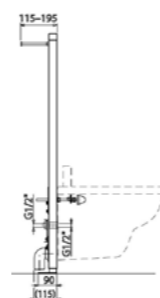

- Metal frame of 1.12 m
- Height adjustable (0-200 mm)
- Bidet mounting bolts can be set at 180 and 230 mm
- Suitable for installation with wall-hung bidets on any type of wall
- Improved installation compared to previous models
- Supports up to 400 kg of weight
- Adjustable water inlets from 55-145 mm