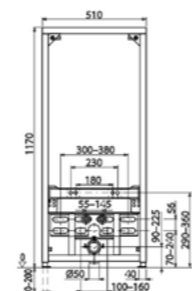

- Metal frame of 1.12 m
- Height adjustable (0-200 mm)
- Bidet mounting bolts can be set at 180 and 230 mm
- Suitable for installation with wall-hung bidets on any type of wall
- Improved installation compared to previous models
- Supports up to 400 kg of weight
- Adjustable water inlets from 55-145 mm