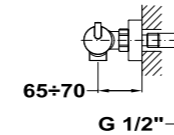

Dual Control Shower mixer

- Dual Control: Single mixer with thermostatic mixer appearance
- Safe Touch technology for a cooler feel when touching the tap body
- Eccentric connections with noise reducers
- Impurity-collecting filters
- With shower set: 1 function hand shower, 1.50 m shower hose and adjustable holder
- PVD finishes with anti-fingerprint treatment

Acabados	Finishes	Ref.
Cromo	Chrome	342720200
PVD Oro Cepillado	PVD Brushed Gold	34272020G6
PVD Gun Metal	PVD Gun Metal	34272020GM

Empotrado 2 vías (Sin cuerpo empotrado)

- Placa ultraplana
- Parte empotrada no incluida
- Requiere parte empotrada ref. 1096500
- Cartucho cerámico de gran precisión y suavidad
- Inversor cerámico
- Sin equipo de ducha

2 Ways Built-In mixer (Without concealed body)

- Ultra-slim plate
- Built-in part not included
- Required built in part ref. 1096500
- Precise and smooth ceramic cartridge
- Ceramic diverter
- Without shower set