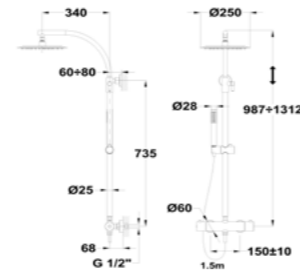

- Shower mixer with upper outlet
- Dual Control: Single mixer with thermostatic mixer appearance
- Safe Touch technology for a cooler feel when touching the tap body
- Adjustable telescopic rail
 - Min. Height: 97 cm
 - Max. Height: 131 cm
- Ø25 cm ultra-slim metal antiscald head shower
- 1 function antiscald hand shower
- 1.5 m shower hose
- Sliding shower holder
- Precise and smooth ceramic cartridge
- Integrated ceramic diverter
- Impurity-collecting filters
- Non-return valves
- PVD finishes with anti-fingerprint treatment