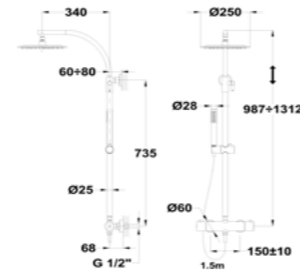

- Thermostatic shower mixer with upper outlet
- Safe touch technology that provides a cooler sensation when touching the tap body
- Safety temperature stop at 38°C
- Adjustable telescopic rail
 - Min. Height: 97 cm
 - Max. Height: 131 cm
- Ø25 cm metal antiscald head shower
- 1 function antiscald hand shower
- 1.5 m shower hose
- Sliding shower holder
- Precise and smooth thermostatic cartridge
- Integrated diverter
- Impurity-collecting filters
- Check valves
- Non-return valves
- PVD finishes with anti-fingerprint treatment