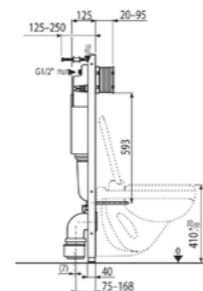

Tekmodul 2

- Includes dual 2-4 litre cistern, adjustable up to a maximum of 3-6 litres
- New, more eco-efficient valve
- Quiet fill valve resistant to water impurities
- Made from a single piece, ensuring 100% waterproofing
- Maximum tank capacity: 9 litre
- Supports up to 400 kg of weight
- Toilet mounting bolts can be set at 180 and 230 mm
- For installation with wall-hung toilets on any type of wall
- Prevents condensation
- Enhanced mounting reduces installation time by early half compared to previous models
- Rear or top-side water inlet
- Adjustable installation depth between 125 and 250 mm
- Push-button depth adjustment: 20-95 mm
- Height adjustment between 0-200 mm