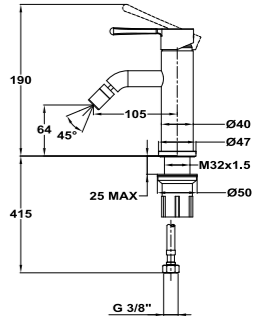

Bidet mixer

- Cold start
- Water flow limiter 4 L/min
- Save over 60% more water compared to a standard tap
- Ideal for BREEAM and LEED projects
- Swivel ball joint
- Easy Fix fast installation system
- Precise and smooth ceramic cartridge
- Anti-limescale aerator
- 3/8" flexible inlet pipes included
- Without drain stopper
- PVD finishes with anti-fingerprint treatment