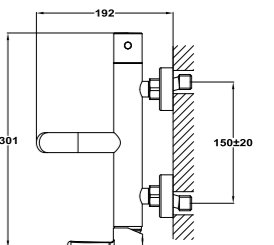

Acabados
Cromo
PVD Oro Cepillado
PVD Gun Metal

Finishes
Chrome
PVD Brushed Gold
PVD Gun Metal

Ref.
341220200
34122020G6
34122020GM