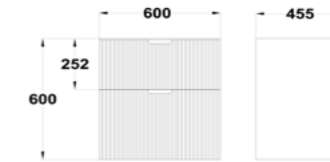

Origehm

2 CAJONES / 2 DRAWERS

1. **60 cm Mueble montado**
2. MDF Y PB
   - Laterales hidrófugos
   - Fabricado en España
   - Cajón metálico extracción parcial
   - Tirador fresado
   - Certificado FSC
   - Cierre tipo Soft Close

1. **Mueble montado**
2. Gris
   - No incluye encimera y lavabo

Acabado
Madera Natural
Blanco Mate
Verde Mate

Finish
Nature Wood
Matte White
Matte Green

1. **Vanity unit**
2. MDF & PB
   - Water-resistant side panels
   - Made in Spain
   - Metal drawer with partial opening
   - Integrated routed handle
   - FSC Certified
   - Soft Close mechanism

1. **Drawer interior finish**
2. Grey
   - Countertop and basin not included

Ref.
F34206X02NWH
F34206X02W1H
F34206X02V1H