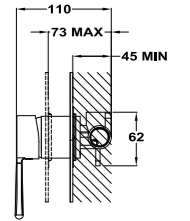

1 Way Built-In mixer (With concealed body)

- Ultra-slim plate
- Built in part included
- Precise and smooth ceramic cartridge
- PVD finishes with anti-fingerprint treatment
- Without shower set