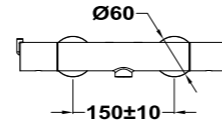

Dual Control Shower mixer

- Dual Control: Single mixer with thermostatic mixer appearance
- Safe Touch technology for a cooler feel when touching the tap body
- Eccentric connections with noise reducers
- Impurity-collecting filters
- With shower set: 1 function hand shower, 1.50 m shower hose and adjustable holder
- PVD finishes with anti-fingerprint treatment