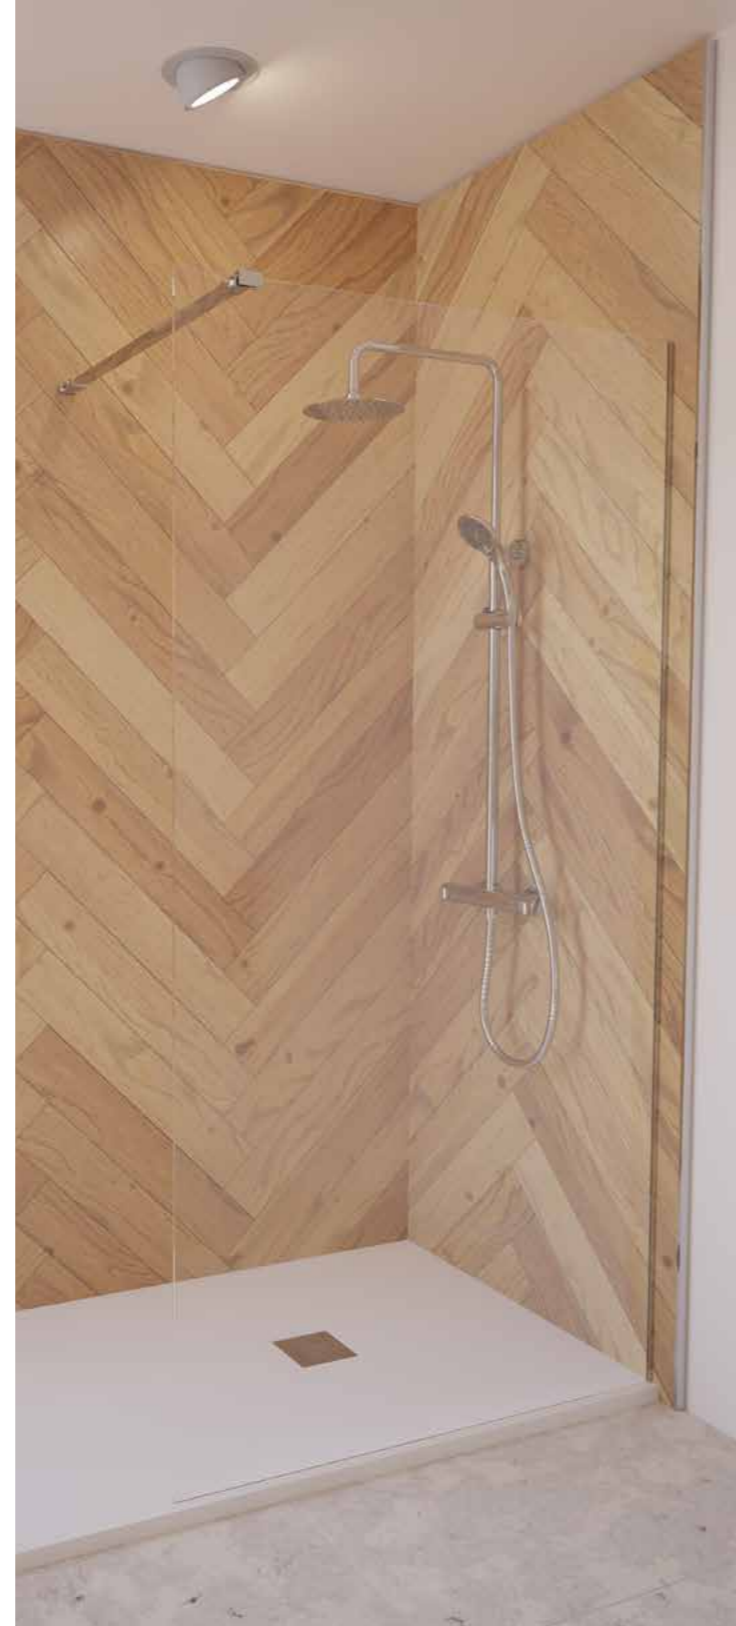

MAMPARAS | SHOWER ENCLOSURES

Vista frontal | Front view

Mampara fija

- Altura máxima 195 cm
- Vidrio transparente templado de 8 mm
- Sistema de fácil limpieza STROHM CLEAN en el lado interior
- Perfil de aluminio
- Barra de soporte de acero inoxidable con topes en latón
- Acabados PVD

Fixed panel

- Maximum height 195 cm
- 8 mm thick tempered safety glass
- STROHM CLEAN anti-scale glass process on the interior side
- Aluminium profile
- Stainless steel support bar with brass stoppers
- PVD finishes

Vista planta | Top view

MAMPARAS | SHOWER ENCLOSURES

	Acabados	Finishes	Ref.
80 CM	Cromo	Chrome	MTI080CL8
	PVD Oro Cepillado	PVD Brushed Gold	MTIG6080CL8
	PVD Gun Metal	PVD Gun Metal	MTIGM080CL8
90 CM	Cromo	Chrome	MTI090CL8
	PVD Oro Cepillado	PVD Brushed Gold	MTIG6090CL8
	PVD Gun Metal	PVD Gun Metal	MTIGM090CL8
100 CM	Cromo	Chrome	MTI100CL8
	PVD Oro Cepillado	PVD Brushed Gold	MTIG6100CL8
	PVD Gun Metal	PVD Gun Metal	MTIGM100CL8

BRAZO EXTRA | EXTRA ARM

	Acabados	Finishes	Ref.
	Cromo	Chrome	MTIARM1CR
	PVD Oro Cepillado	PVD Brushed Gold	MTIARM1G6
	PVD Gun Metal	PVD Gun Metal	MTIARM1GM