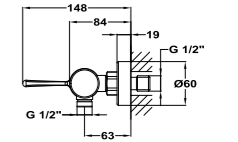

GRIFERÍA Y COLUMNAS DE DUCHAS | TAPS & SHOWER SYSTEMS

Grifo de lavabo M

- Apertura central en frío
- Limitador de caudal a 4 L/min
- Ahorra más del 60% de agua frente a un monomando convencional
- Ideal para proyectos BREEAM o LEED
- Sistema de instalación rápida Easy fix
- Cartucho cerámico de gran precisión y suavidad
- Aireador antical
- Conexiones flexibles 3/8" incluidas
- Sin desagüe automático
- Acabados PVD con tratamiento anti-huellas

Washbasin mixer M

- Cold start
- Water flow limiter 4 L/min
- Save over 60% more water compared to a standard tap
- Ideal for BREEAM and LEED projects
- Easy Fix fast installation system
- Precise and smooth ceramic cartridge
- Anti-limescale aerator
- 3/8" flexible inlet pipes included
- Without drain stopper
- PVD finishes with anti-fingerprint treatment

Acabados
Cromo
PVD Oro Cepillado
PVD Gun Metal

Finishes
Chrome
PVD Brushed Gold
PVD Gun Metal

Ref.
343860270
34386027G6
34386027GM

Grifo de lavabo XL

- Apertura central en frío
- Limitador de caudal a 4 L/min
- Ahorra más del 60% de agua frente a un monomando convencional
- Ideal para proyectos BREEAM o LEED
- Sistema de instalación rápida Easy fix
- Cartucho cerámico de gran precisión y suavidad
- Aireador antical
- Conexiones flexibles 3/8" incluidas
- Sin desagüe automático
- Acabados PVD con tratamiento anti-huellas

Washbasin mixer XL

- Cold start
- Water flow limiter 4 L/min
- Save over 60% more water compared to a standard tap
- Ideal for BREEAM and LEED projects
- Easy Fix fast installation system
- Precise and smooth ceramic cartridge
- Anti-limescale aerator
- 3/8" flexible inlet pipes included
- Without drain stopper
- PVD finishes with anti-fingerprint treatment

Acabados
Cromo
PVD Oro Cepillado
PVD Gun Metal

Finishes
Chrome
PVD Brushed Gold
PVD Gun Metal