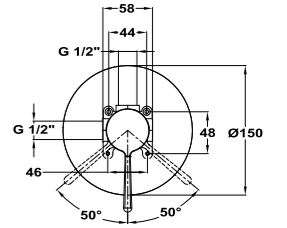

1 Way Built-In mixer (Without concealed body)

- Ultra-slim plate
- Built-in part not included
- Required built in part ref. 1096400
- Precise and smooth ceramic cartridge
- Without shower set

Acabados	Finishes	Ref.
Cromo	Chrome	342400200
Cuerpo Empotrado 1 vía	1 Way Concealed body	1096400