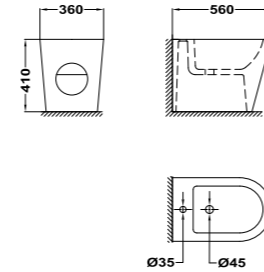

Back To Wall floor bidet

- High quality ceramic
- Installation kit included

Acabado
Blanco brillo

Finish
Glossy white

Ref.
706140200