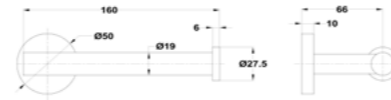

Toilet paper holder

- Metálico
- Wall mounted installation