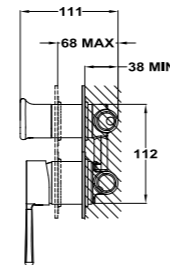

2 Ways Built-in mixer (With concealed body)

- Ultra-slim plate
- Built in part included
- Precise and smooth ceramic cartridge
- Ceramic diverter
- PVD finishes with anti-fingerprint treatment
- Without shower set