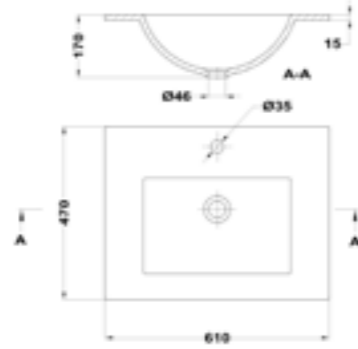

ENCIMERA/ COUNTERTOP

- Estructura: MDF
- Alto: 1,6 cm
- Fondo: 46 cm

- Structure: MDF
- Height: 1.6 cm
- Depth: 46 cm

Tamaño / Dimensions	Blanco Mate / Matte White	Madera Natural / Nature Wood
60 x 46 x 10 cm	F5471602022200A	F54726020EE200A
80 x 46 x 10 cm	F5471602022400A	F54726020EE400A
100 x 46 x 10 cm	F5471602022600A	F54726020EE600A

LAVABO INTEGRADO / INSET BASIN

- Lavabo integrado Inca 60 cm** **60 cm Inca inset basin**
- Espesor: 1,5 cm
 - Desagüe no incluido
 - Grifo no incluido
- Thickness: 1.5 cm
 - Pop-up drain stopper not included
 - Tap not included

Acabado	Finish	Color	Colour	REF.
Cerámica	Ceramic	Blanco	White	117240000

- Lavabo integrado Inca 80 cm** **80 cm Inca inset basin**
- Espesor: 1,5 cm
 - Desagüe no incluido
 - Grifo no incluido
- Thickness: 1.5 cm
 - Pop-up drain stopper not included
 - Tap not included