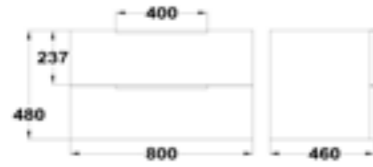

2 CAJONES - 2 DRAWERS

60 cm

Mueble Inca +

- 2 cajones
- Cierre suave "Soft close"
- Herrajes Hettich

Inca + Bath Cabinet

- 2 drawers
- Soft close drawer
- Hettich Fittings

Acabado	Finish	REF.
Blanco Mate / Blanco	Matte white / White	F5411002022200A
Madera Natural / Negro	Nature Wood / Black	F54120020EE200A