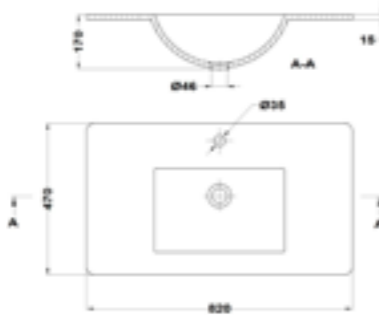

ENCIMERA/ COUNTERTOP

- Estructura: MDF
- Alto: 1,6 cm
- Fondo: 46 cm

- Structure: MDF
- Height: 1.6 cm
- Depth: 46 cm

Tamaño / Dimensions	Blanco Mate / Matte White	Madera Natural / Nature Wood
60 x 46 x 10 cm	F5471602022200A	F54726020EE200A
80 x 46 x 10 cm	F5471602022400A	F54726020EE400A
100 x 46 x 10 cm	F5471602022600A	F54726020EE600A

LAVABO INTEGRADO / INSET BASIN

- Lavabo integrado Inca 60 cm** **60 cm Inca inset basin**
- Espesor: 1,5 cm
 - Desagüe no incluido
 - Grifo no incluido
- Thickness: 1.5 cm
 - Pop-up drain stopper not included
 - Tap not included

Acabado	Finish	Color	Colour	REF.
Cerámica	Ceramic	Blanco	White	117240000

- Lavabo integrado Inca 80 cm** **80 cm Inca inset basin**
- Espesor: 1,5 cm
 - Desagüe no incluido
 - Grifo no incluido
- Thickness: 1.5 cm
 - Pop-up drain stopper not included
 - Tap not included