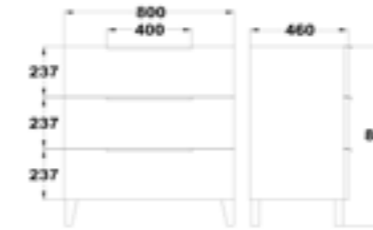

80 cm

Mueble Inca +

- 3 cajones
- Cierre suave "Soft close"
- Herrajes Hettich

Inca + Bath Cabinet

- 3 drawers
- Soft close drawer
- Hettich Fittings

Acabado	Finish	REF.
Blanco Mate / Blanco	Matte white / White	F5421002022400A
Madera Natural / Negro	Nature Wood / Black	F54220020EE400A