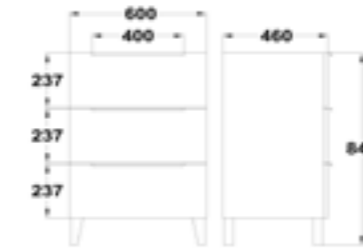

3 CAJONES - 3 DRAWERS

60 cm

Mueble Inca +

- 3 cajones
- Cierre suave "Soft close"
- Herrajes Hettich

Inca + Bath Cabinet

- 3 drawers
- Soft close drawer
- Hettich Fittings

Acabado	Finish	REF.
Blanco Mate / Blanco	Matte white / White	F5421002022200A
Madera Natural / Negro	Nature Wood / Black	F54220020EE200A