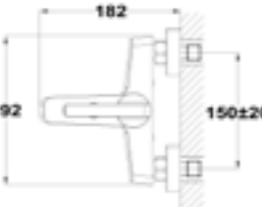

Grifo baño-ducha

- Conexiones excéntricas con amortiguadores de ruido
- Con equipo de ducha: ducha de mano de 1 función, flexo metálico de 1,75 m y soporte orientable

Bath shower mixer

- Eccentric connections with noise reducers
- With shower set: 1 function hand shower, 1.75 m metallic shower hose and adjustable holder

Acabado	Finish	REF.
Cromo	Chrome	541220200