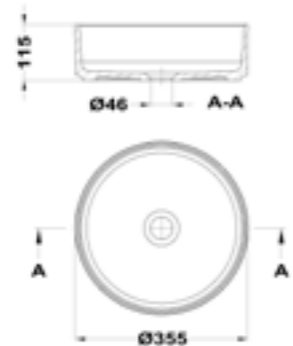

1. **Lavabo sobre encimera redondo Soller**   **Rounded Soller countertop basin**
2. Desagüe no incluido
3. Pop-up drain stopper not included

Acabado	Finish	Color	Colour	REF.
Cerámica	Ceramic	Blanco	White	B851100237