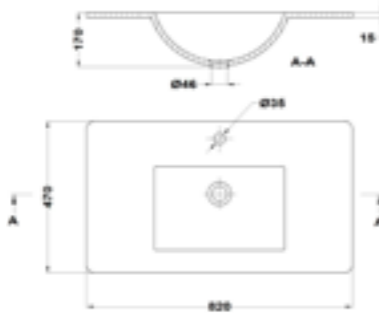

ENCIMERA/ COUNTERTOP

- Estructura: MDF
- Alto: 1,6 cm
- Fondo: 46 cm

- Structure: MDF
- Height: 1.6 cm
- Depth: 46 cm

Tamaño / Dimensions	Blanco Mate / Matte White	PVPR	Madera Natural / Nature Wood	PVPR
60 x 46 x 10 cm	F5471602022200A	60,00 €	F54726020EE200A	60,00 €
80 x 46 x 10 cm	F5471602022400A	65,00 €	F54726020EE400A	65,00 €
100 x 46 x 10 cm	F5471602022600A	75,00 €	F54726020EE600A	75,00 €

LAVABO INTEGRADO / INSET BASIN

Lavabo integrado Inca 60 cm 60 cm Inca inset basin

- Espesor: 1,5 cm
- Desagüe no incluido
- Grifo no incluido

- Thickness: 1.5 cm
- Pop-up drain stopper not included
- Tap not included

Acabado	Finish	Color	Colour	REF.	PVPR
Cerámica	Ceramic	Blanco	White	117240000	86,00 €

Lavabo integrado Inca 80 cm 80 cm Inca inset basin

- Espesor: 1,5 cm
- Desagüe no incluido
- Grifo no incluido

- Thickness: 1.5 cm
- Pop-up drain stopper not included
- Tap not included