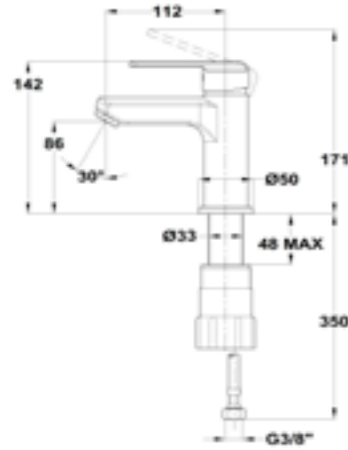

Grifo de lavabo M

- Limitador de caudal a 5 L/min
- Ahorra hasta un 60% frente a un monomando estándar
- Ideal para proyectos BREEAM o LEED
- Sistema de instalación rápida Easy Fix
- Cartucho cerámico de gran precisión y suavidad
- Aireador antical
- Conexiones flexibles 3/8"-1/2" incluidas
- Sin desagüe automático

Washbasin mixer M

- Water flow limiter 5 L/min
- Save up to 60% compared to a standard tap
- Ideal for BREEAM and LEED projects
- Easy Fix fast installation system
- Precise and smooth ceramic cartridge
- Anti-limescale aerator
- 3/8"-1/2" flexible inlet pipes included
- Without drain stopper

Acabado	Finish	REF.	PVPR
Cromo	Chrome	543960250	65,00 €