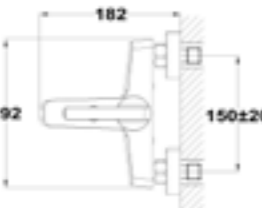

Grifo de lavabo M

- Limitador de caudal a 5 L/min
- Ahorra hasta un 60% frente a un monomando estándar
- Ideal para proyectos BREEAM o LEED
- Sistema de instalación rápida Easy Fix
- Cartucho cerámico de gran precisión y suavidad
- Aireador antical
- Conexiones flexibles 3/8"-1/2" incluidas
- Sin desagüe automático

Washbasin mixer M

- Water flow limiter 5 L/min
- Save up to 60% compared to a standard tap
- Ideal for BREEAM and LEED projects
- Easy Fix fast installation system
- Precise and smooth ceramic cartridge
- Anti-limescale aerator
- 3/8"-1/2" flexible inlet pipes included
- Without drain stopper

Acabado	Finish	REF.	PVPR
Cromo	Chrome	543960250	65,00 €

Grifo de bidé

- Limitador de caudal a 5 L/min
- Ahorra hasta un 60% frente a un monomando estándar
- Ideal para proyectos BREEAM o LEED
- Rótula orientable
- Aireador antical
- Conexiones flexibles 3/8"-1/2" incluidas
- Sin desagüe automático

Bidet mixer

- Water flow limiter 5 L/min
- Save up to 60% compared to a standard tap
- Ideal for BREEAM and LEED projects
- Swivel ball joint
- Anti-limescale aerator
- 3/8"-1/2" flexible inlet pipes included
- Without drain stopper

Acabado	Finish	REF.	PVPR
Cromo	Chrome	546260250	61,00 €

Grifo empotrado 2 vías

- Placa ultraplana
- Parte empotrada no incluida
- Requiere parte empotrada 1096500
- Cartucho cerámico de gran precisión y suavidad
- Inversor cerámico
- Sin equipo de ducha
- Equipo de ducha sugerido: 790057000

2-way built-in mixer

- Ultraslim plate
- Built-in part not included
- Required built in part ref. 11096500
- Precise and smooth ceramic cartridge
- Ceramic diverter
- Without shower set
- Suggested shower set: 790057000

Acabado	Finish	REF.	PVPR
Cromo	Chrome	541700200	56,00 €
Empotrado 2 vías	2 way Built in part	1096500	72,00 €

Grifo empotrado 1 vía