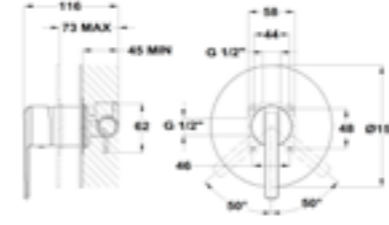

Grifo empotrado 1 vía

- Placa ultraplana
- Parte empotrada no incluida
- Requiere parte empotrada 1096400
- Cartucho cerámico de gran precisión y suavidad
- Inversor cerámico
- Sin equipo de ducha
- Equipo de ducha sugerido: 790057000

1 way concealed mixer

- Ultraslim plate
- Built-in part not included
- Required built in part ref. 1096400
- Precise and smooth ceramic cartridge
- Ceramic diverter
- Without shower set
- Suggested shower set: 790057000

Acabado	Finish	REF.	PVPR
Cromo	Chrome	542400200	42,00 €
Empotrado 1 vía	1 way Built in part	1096400	38,00 €