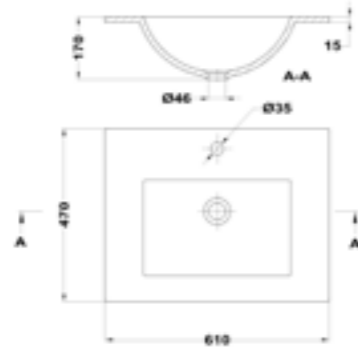

ENCIMERA/ COUNTERTOP

- Estructura: MDF
- Alto: 1,6 cm
- Fondo: 46 cm

- Structure: MDF
- Height: 1.6 cm
- Depth: 46 cm

Tamaño / Dimensions	Blanco Mate / Matte White	PVPR	Madera Natural / Nature Wood	PVPR
60 x 46 x 10 cm	F5471602022200A	60,00 €	F54726020EE200A	60,00 €
80 x 46 x 10 cm	F5471602022400A	65,00 €	F54726020EE400A	65,00 €
100 x 46 x 10 cm	F5471602022600A	75,00 €	F54726020EE600A	75,00 €

LAVABO INTEGRADO / INSET BASIN

Lavabo integrado Inca 60 cm 60 cm Inca inset basin

- Espesor: 1,5 cm
- Desagüe no incluido
- Grifo no incluido

- Thickness: 1.5 cm
- Pop-up drain stopper not included
- Tap not included

Acabado	Finish	Color	Colour	REF.	PVPR
Cerámica	Ceramic	Blanco	White	117240000	86,00 €

Lavabo integrado Inca 80 cm 80 cm Inca inset basin

- Espesor: 1,5 cm
- Desagüe no incluido
- Grifo no incluido

- Thickness: 1.5 cm
- Pop-up drain stopper not included
- Tap not included