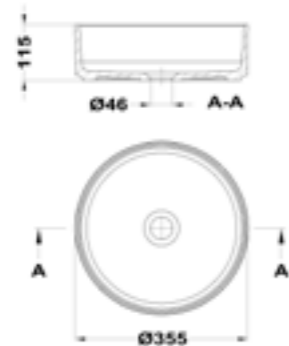

Lavabo sobre encimera redondo Soller Rounded Soller countertop basin

- Desagüe no incluido

- Pop-up drain stopper not included

Acabado	Finish	Color	Colour	REF.	PVPR
Cerámica	Ceramic	Blanco	White	B851100237	91,00 €