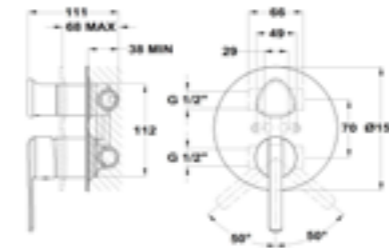

Ahorro de agua
Water saving

Grifo empotrado 2 vías

- Placa ultraplana
- Parte empotrada no incluida
- Requiere parte empotrada 1096500
- Cartucho cerámico de gran precisión y suavidad
- Inversor cerámico
- Sin equipo de ducha
- Equipo de ducha sugerido: 790057000

2-way built-in mixer

- Ultraslim plate
- Built-in part not included
- Required built in part ref. 11096500
- Precise and smooth ceramic cartridge
- Ceramic diverter
- Without shower set
- Suggested shower set: 790057000

Acabado	Finish	REF.	PVPR
Cromo	Chrome	541700200	56,00 €
Empotrado 2 vías	2 way Built in part	1096500	72,00 €