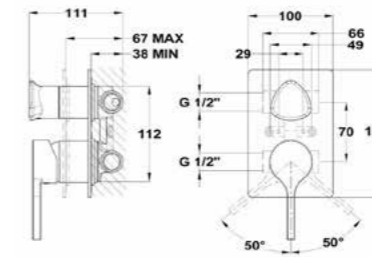

Grifo empotrado 2 vías

- Placa ultraplana
- Parte empotrada no incluida
- Requiere parte empotrada 1096500
- Cartucho cerámico de gran precisión y suavidad
- Inversor cerámico
- Acabado en cromo 3 para más brillo y duración
- Sin equipo de ducha
- Equipo de ducha sugerido: 790057000

- 2-way built-in mixer
- Ultraslim plate
- Built-in part not included
- Required built in part ref. 11096500
- Precise and smooth ceramic cartridge
- Ceramic diverter
- Chrome 3 finish for extra shine and durability
- Without shower set
- Suggested shower set: 790057000

Acabado	Finish	REF.	PVPR
Cromo	Chrome	301700200	52,00
Empotrado 2 vías	2 way Built in part	1096500	72,00