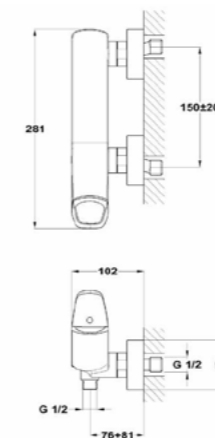

Grifo de ducha

- Conexiones excéntricas con amortiguadores de ruido
- Sin equipo de ducha
- Equipo de ducha sugerido: 790056600

- Shower mixer
- Eccentric connections with noise reducers
- Does not include shower set
- Suggested shower set: 790056600

Acabado	Finish	REF.	PVPR
Cromo	Chrome	912310200	219,00