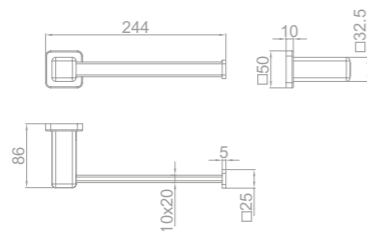

Toallero de mano

- 24 cm
- Metálico
- Instalación mural
- Acabado Metallic (PVD)

- Hand towel bar
- 24 cm
- Metallic
- Wall mounted installation
- Metallic Finish (PVD)

Acabado	Finish	REF.	PVPR
Cromo	Chrome	170790200	26,00
Bronce Metallic	Metallic Bronze	17079020BZ	63,00
Negro Metallic	Metallic Black	17079020N2	63,00