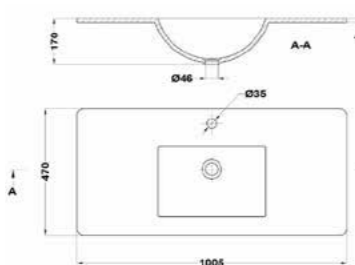

1. **Lavabo integrado Inca 100 cm**
2. 100 cm Inca inset basin
   - Thickness: 1.5 cm
   - Desagüe no incluido
   - Grifo no incluido

- Pop-up drain stopper not included
- Tap not included

Acabado	Finish	Color	Colour	REF.	PVPR
Cerámica	Ceramic	Blanco	White	117240001	135,00