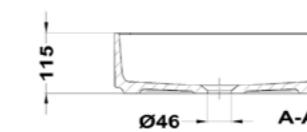

Lavabo sobre encimera cuadrado Soller

- Desagüe no incluido

- Square Soller countertop basin
- Pop-up drain stopper not included

Acabado	Finish	Color	Colour	REF.	PVPR
Cerámica	Ceramic	Blanco	White	B851100240	116,00