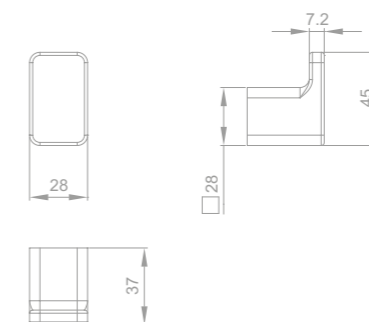

Colgador

- Metálico
- Instalación mural
- Acabado Metallic (PVD)

- Towel hook
- Metallic
- Wall mounted installation
- Metallic Finish (PVD)

Acabado	Finish	REF.	PVPR
Cromo	Chrome	170800200	17,00
Bronce Metallic	Metallic Bronze	17080020BZ	28,00
Negro Metallic	Metallic Black	17080020N2	28,00