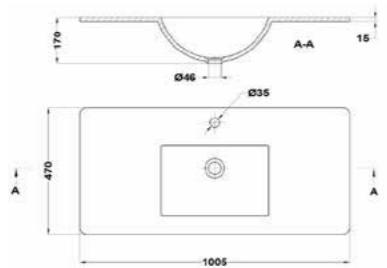

1. **Lavabo integrado Inca 100 cm**
2. 100 cm Inca inset basin
   - Thickness: 1.5 cm
   - Pop-up drain stopper not included
   - Tap not included

Acabado	Finish	Color	Colour	REF.	PVPR
Cerámica	Ceramic	Blanco	White	117240001	135,00