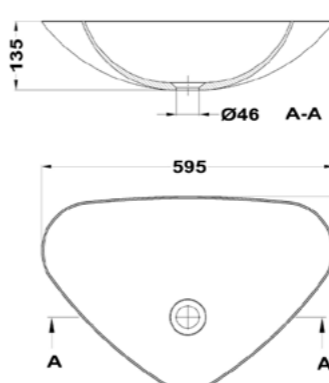

Lavabo sobre encimera Itaca triangular

- Desagüe no incluido

- Triangular Itaca countertop basin
- Pop-up drain stopper not included

Acabado	Finish	Color	Colour	REF.	PVPR
Cerámica	Ceramic	Blanco	White	B671100259	101,00