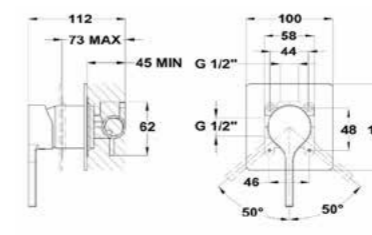

Grifo empotrado 1 vía

- Placa ultraplana
- Parte empotrada no incluida
- Requiere parte empotrada 1096400
- Cartucho cerámico de gran precisión y suavidad
- Inversor cerámico
- Acabado en cromo 3 para más brillo y duración
- Sin equipo de ducha
- Equipo de ducha sugerido: 790057000

- 1 way concealed mixer
- Ultraslim plate
- Built-in part not included
- Required built in part ref. 1096400
- Ceramic diverter
- Chrome 3 finish for extra shine and durability
- Without shower set
- Suggested shower set: 790057000

Acabado	Finish	REF.	PVPR
Cromo	Chrome	302400200	38,00
Empotrado 1 vía	1 way Built in part	1096400	38,00