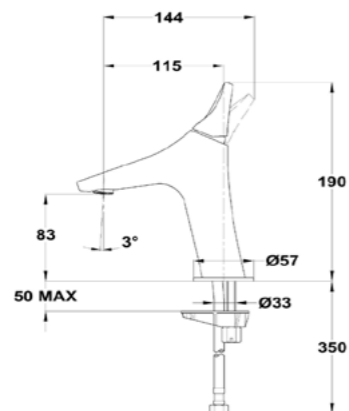

Grifo de lavabo M

- Limitador de caudal a 5 L/min
- Ahorra hasta un 60% frente a un monomando estándar
- Ideal para proyectos BREEAM o LEED
- Cartucho cerámico de gran precisión y suavidad
- Aireador antical
- Conexiones flexibles 3/8"-1/2" incluidas
- Sin desagüe automático
- Acabado Metallic (PVD)
- Tratamiento anti-huellas en acabados Metallic (PVD)

- Washbasin mixer M
- Water flow limiter 5 L/min
- Saves up to 60% compared to a standard single-lever taps
- Ideal for BREEAM and LEED projects
- High-precision, smooth ceramic cartridge
- Anti-limescale aerator
- 3/8"-1/2" flexible inlet pipes included
- Without pop-up drain stopper
- Metallic Finish (PVD)
- Anti-fingerprint treatment on Metallic (PVD) finishes

Acabado	Finish	REF.	PVPR
Negro Metallic	Metallic Black	91346020N2	173,00