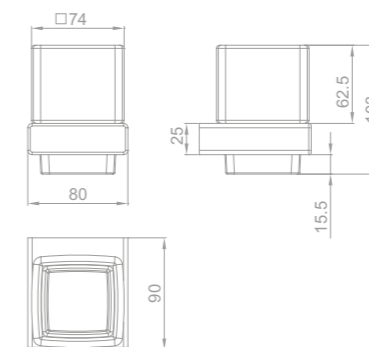

Portavasos y vaso de pared

- Vaso cerámico
- Soporte metálico
- Instalación mural
- Acabado Metallic (PVD)

- Wall mounted tumbler holder
- Ceramic vase
- Metallic holder
- Wall mounted installation
- Metallic Finish (PVD)

Acabado	Finish	REF.	PVPR
Cromo	Chrome	170810200	32,00
Bronce Metallic	Metallic Bronze	17081020BZ	54,00
Negro Metallic	Metallic Black	17081020N2	54,00