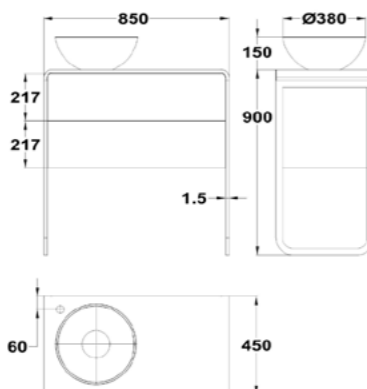

Mueble Lavi

- 90 x 46 x 85 cm
- Agujero fijo a la izquierda
- 2 cajones
- Cierre suave y progresivo
- Herrajes Hettich
- Resistente al agua
- Incluye encimera de mineral solid
- Incluye lavabo exento de mineral solid 38 x 15 cm

- Lavi Bath Cabinet
- 90 x 46 x 85 cm
- Hole at the left
- 2 drawers
- Soft close drawers
- Hettich Fittings
- Water resistant
- Includes mineral solid countertop
- Includes mineral solid basin 38 x 15 cm

Acabado	Finish	REF.	PVPR
Blanco / Roble Amazonas	White / Amazon Oak	F31126885A	1.647,00

ESPEJOS / MIRROR