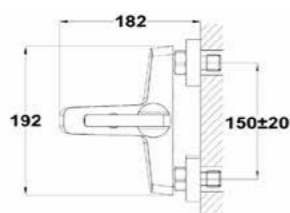

- Shower mixer
- Eccentric connections with noise reducers
- With shower set: 1 function hand shower, 1.5 m metallic shower hose and adjustable holder

Acabado	Finish	REF.	PVPR
Cromo	Chrome	542320200	89,00