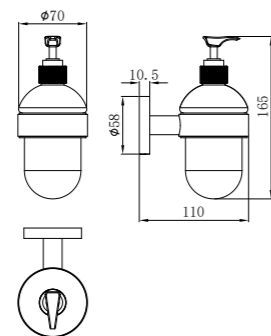

ALAIOR

Dispensador de jabón con soporte

- Dispensador de jabón de vidrio
- Soporte metálico
- Instalación mural

- Soap dispenser with holder
- Glass soap dispenser
- Metallic holder
- Wall mounted installation

Acabado	Finish	REF.	PVPR
Cromo	Chrome	170750200	30,00