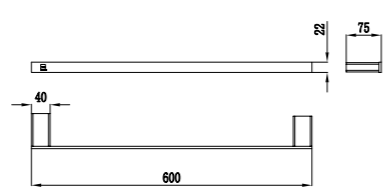

INCA

Toallero
· 60 cm
· Metálico
· Instalación mural

- Towel bar
- 60 cm
- Metallic
- Wall mounted installation

Acabado	Finish	REF.	PVPR
Cromo	Chrome	170910200	46,00