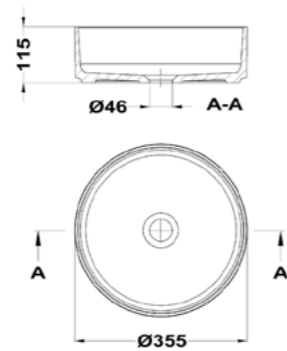

INCA +

LAVABO INTEGRADO / INSET BASIN

1. **Lavabo integrado Inca 60 cm**
2. 60 cm Inca inset basin
   - Thickness: 1.5 cm
   - Pop-up drain stopper not included
   - Tap not included

Acabado	Finish	Color	Colour	REF.	PVPR
Cerámica	Ceramic	Blanco	White	117240000	86,00

1. **Lavabo integrado Inca 80 cm**
2. 80 cm Inca inset basin
   - Thickness: 1.5 cm
   - Pop-up drain stopper not included
   - Tap not included

Acabado	Finish	Color	Colour	REF.	PVPR
Cerámica	Ceramic	Blanco	White	702300200	106,00

1. **Lavabo integrado Inca 100 cm**
2. 100 cm Inca inset basin
   - Thickness: 1.5 cm
   - Pop-up drain stopper not included
   - Tap not included

Acabado	Finish	Color	Colour	REF.	PVPR
Cerámica	Ceramic	Blanco	White	117240001	135,00

1. **Lavabo sobre encimera redondo Soller**
2. Rounded Soller countertop basin
   - Pop-up drain stopper not included
   - Desagüe no incluido

Acabado	Finish	Color	Colour	REF.	PVPR
Cerámica	Ceramic	Blanco	White	B851100237	91,00