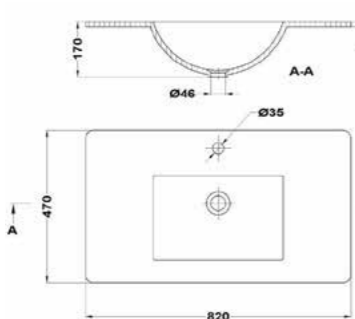

LAVABOS / BASINS

- Lavabo integrado Inca 60 cm**
- 60 cm Inca inset basin
 - Thickness: 1.5 cm
 - Desagüe no incluido
 - Grifo no incluido

- Pop-up drain stopper not included
- Tap not included

Acabado	Finish	Color	Colour	REF.	PVPR
Cerámica	Ceramic	Blanco	White	117240000	86,00