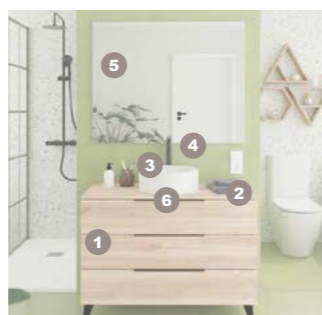

INCA +

80 cm COMPOSICIÓN / COMPOSITION

REF.	Descripción / Description
1 F54120020EE400A	Mueble Inca + 2 cajones 80 cm / 80 cm 2 drawers Inca + Bath Cabinet
2 F54726020EE400A	Encimera mueble Inca + 80 cm / 80 cm Inca + Counterop
3 B851100237	Lavabo redondo sobre encimera Soller / Rounded Soller countertop basin
4 543960250	Grifo de lavabo Inca + / Inca + Washbasin Mixer
5 187250020	Espejo Inca / Inca Mirror
6 187270001	Aplique Inca / Inca Mirror Light
7 1108600	Desagüe / Pop up drain stopper

100 cm COMPOSICIÓN / COMPOSITION

REF.	Descripción / Description
1 F54220020EE600A	Mueble Inca + 3 cajones 100 cm / 100 cm 3 drawers Inca + Bath Cabinet
2 F54726020EE600A	Encimera mueble Inca + 100 cm / 100 cm Inca + Counterop
3 B851100237	Lavabo redondo sobre encimera Soller / Rounded Soller countertop basin
4 84346025N	Grifo de lavabo Manacor / Manacor Washbasin Mixer
5 187250020	Espejo Inca / Inca Mirror
6 1108600	Desagüe / Pop up drain stopper

REF.: F54120020EE600A