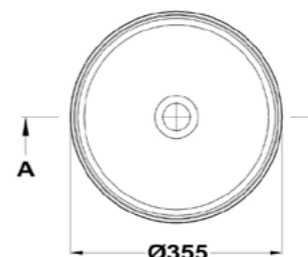

Lavabo sobre encimera redondo Soller

- Desagüe no incluido

- Rounded Soller countertop basin
- Pop-up drain stopper not included

Acabado	Finish	Color	Colour	REF.	PVPR
Cerámica	Ceramic	Blanco	White	B851100237	91,00