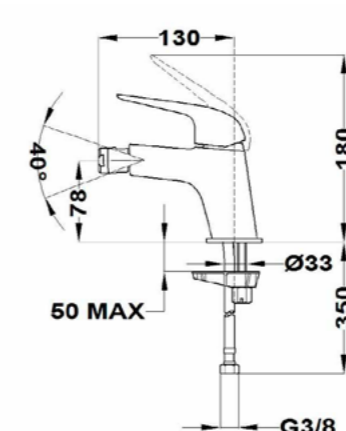

Grifo de bidé

- Rótula orientable
- Aireador antical
- Conexiones flexibles 3/8"-1/2" incluidas
- Sin desagüe automático
- Acabado Metallic (PVD)
- Tratamiento anti-huellas en acabados Metallic (PVD)

- Bidet mixer
- Swivel ball joint
- Anti-limescale aerator
- 3/8"-1/2" flexible inlet pipes included
- Without drain stopper
- Metallic Finish (PVD)
- Anti-fingerprint treatment on Metallic (PVD) finishes

Acabado	Finish	REF.	PVPR
Negro Metallic	Metallic Black PVD	67626020N2	153,00