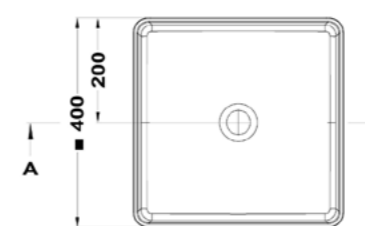

Lavabo sobre encimera cuadrado Soller

- Desagüe no incluido

- Square Soller countertop basin
- Pop-up drain stopper not included

Acabado	Finish	Color	Colour	REF.	PVPR
Cerámica	Ceramic	Blanco	White	B851100240	116,00