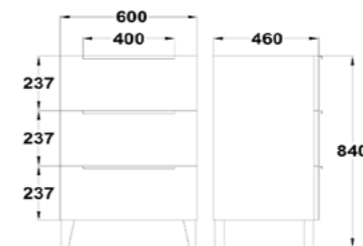

60 cm

Mueble Inca +

- 3 cajones
- Cierre suave "Soft close"
- Herrajes Hettich

- Inca + Bath Cabinet
- 3 drawers
- Soft close drawer
- Hettich Fittings

Acabado	Finish	REF.	PVPR
Blanco Mate / Blanco	Matte white / White	F5421002022200A	384,00
Madera Natural / Negro	Nature Wood / Black	F54220020EE200A	419,00