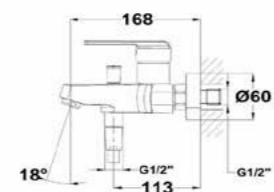

- Shower mixer
- Eccentric connections with noise reducers
- With shower set: 1 function hand shower, 1.5 m metallic shower hose and adjustable holder

Acabado	Finish	REF.	PVPR
Cromo	Chrome	542320200	89,00