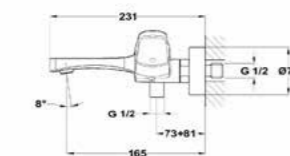

Acabado	Finish	REF.	PVPR
Cromo	Chrome	911210200	299,00