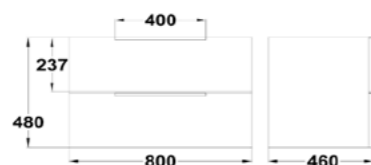

80 cm

Mueble Inca +

- 2 cajones
- Cierre suave "Soft close"
- Herrajes Hettich

- Inca + Bath Cabinet
- 2 drawers
- Soft close drawer
- Hettich Fittings

Acabado	Finish	REF.	PVPR
Blanco Mate / Blanco	Matte white / White	F5411002022400A	300,00
Madera Natural / Negro	Nature Wood / Black	F54120020EE400A	310,00