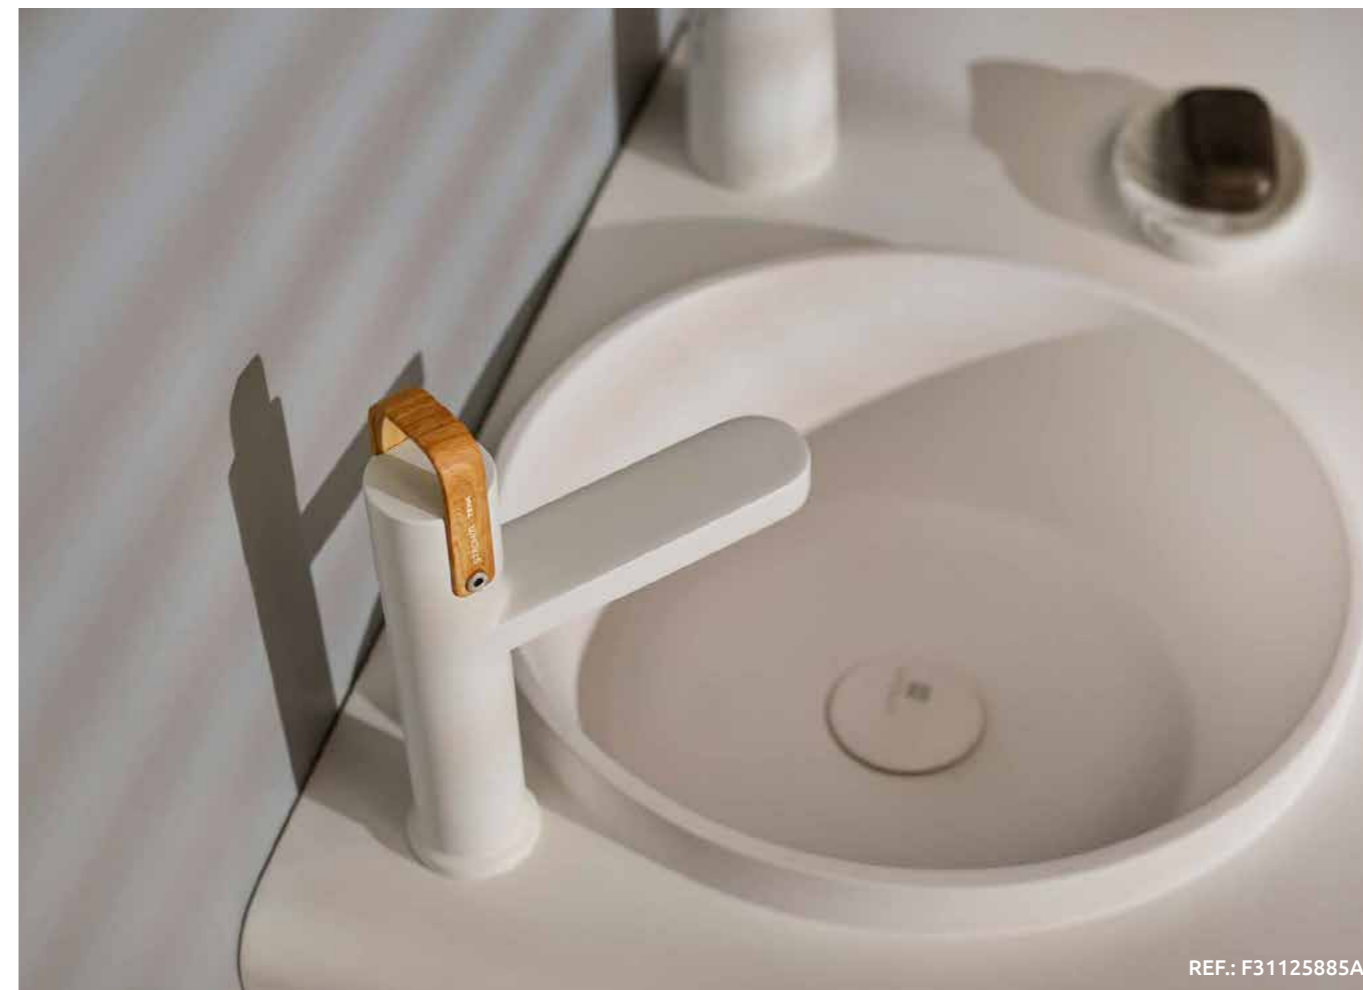

LAVI

90 cm COMPOSICIÓN / COMPOSITION

REF.	Descripción / Description
1 F31125885A	Mueble Lavi 90 cm / 90 cm Lavi Bath Cabinet
2 31386020WA	Grifo de lavabo L / Washbasin Mixer L
3 E31233RAN018	Espejo Lavi / Lavi Mirror
4 1108600	Desagüe / Pop-up drain stopper

90 cm COMPOSICIÓN / COMPOSITION

REF.	Descripción / Description
1 F31126885A	Mueble Lavi 90 cm / 90 cm Lavi Bath Cabinet
2 31366020WA	Grifo de lavabo XL / Washbasin Mixer XL
3 E31233RAN018	Espejo Lavi / Lavi Mirror
4 1108600	Desagüe / Pop-up drain stopper