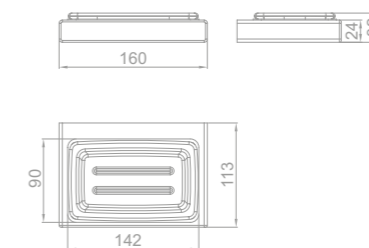

Jabonera con soporte

- Jabonera cerámica
- Soporte metálico
- Instalación mural
- Acabado Metallic (PVD)

- Soap dish with holder
- Ceramic soap dish
- Metallic holder
- Wall mounted installation
- Metallic Finish (PVD)

Acabado	Finish	REF.	PVPR
Cromo	Chrome	170820200	33,00
Bronce Metallic	Metallic Bronze	17082020BZ	55,00
Negro Metallic	Metallic Black	17082020N2	55,00