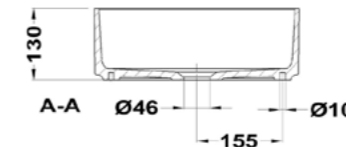

Lavabo sobre encimera redondo Soller

- Desagüe no incluido
- Desagüe sugerido: 1108600

- Rounded Soller countertop basin
- Pop-up drain stopper not included
- Suggested pop-up drain stopper: 1108600

Acabado	Finish	Color	Colour	REF.	PVPR
Mineral Solid	Mineral Solid	Blanco	White	187210011	431,00