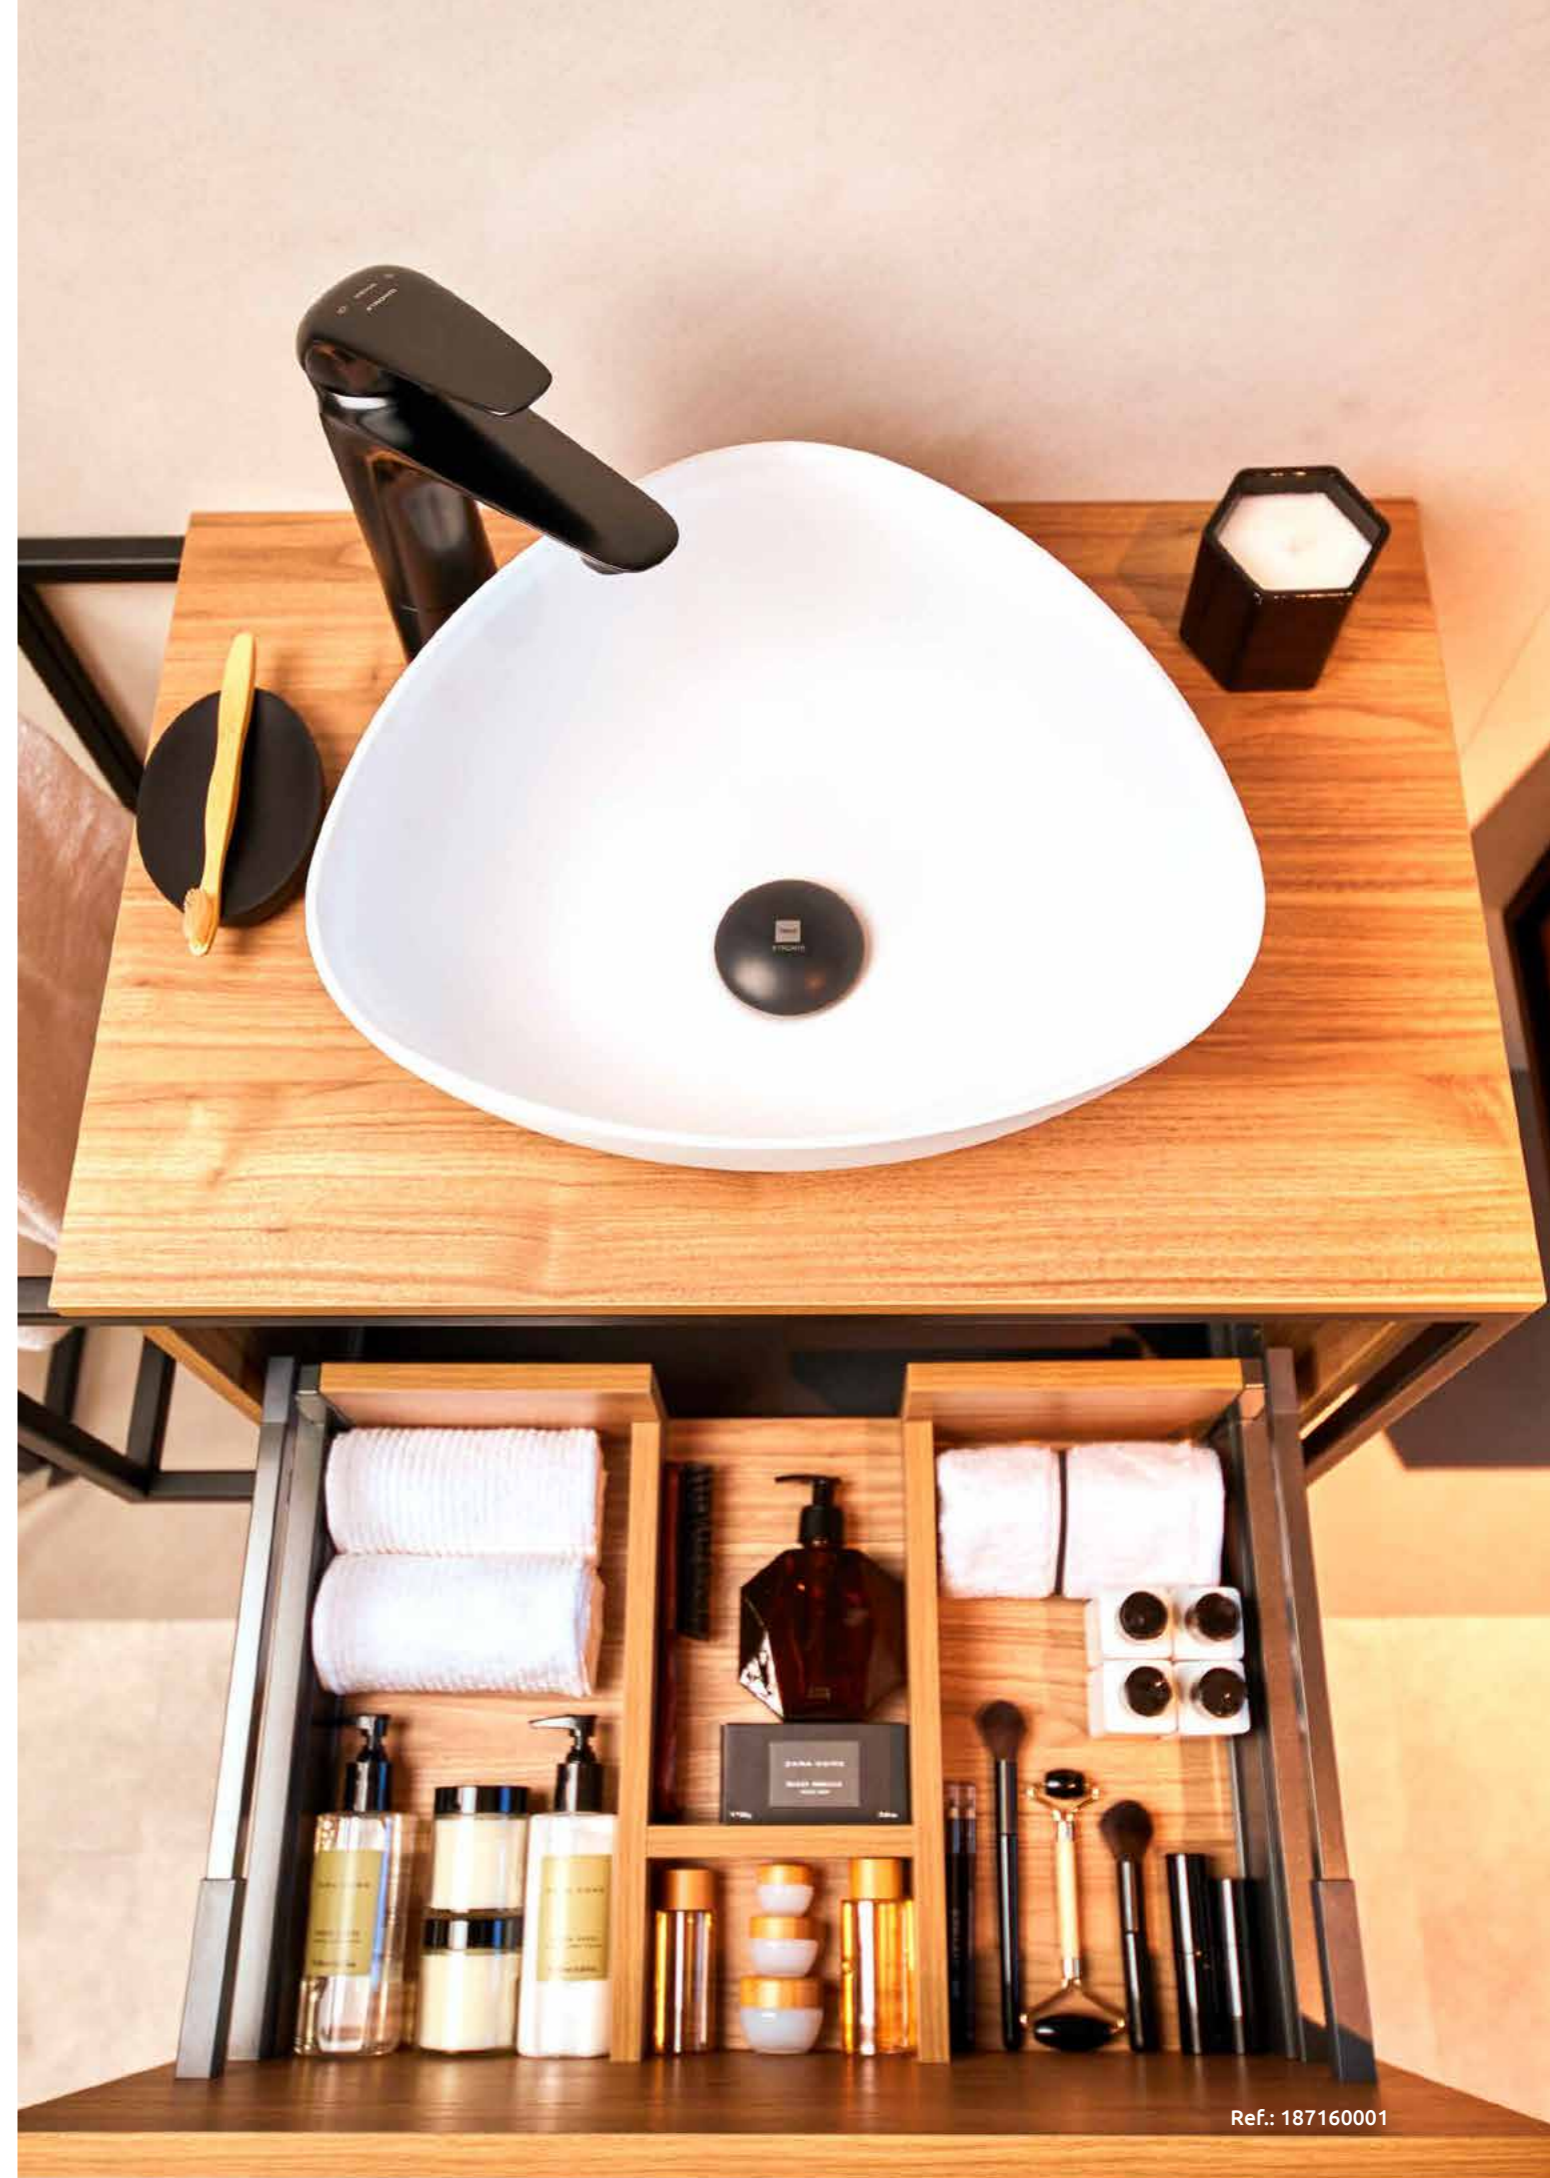

Desagüe automático

- Desagüe click-clack de Metálico
- Fácil apertura y cierre
- Varilla no requerida
- Sin rebosadero
- G 1 1/4"

- Automatic Pop-up drain stopper
- Metallic push Pop-up drain stopper
- Easy manual open close
- No lift rod required
- Without overflow
- G 1 1/4"

Acabado	Finish	REF.	PVPR
Cromo	Chrome	1107000	28,00