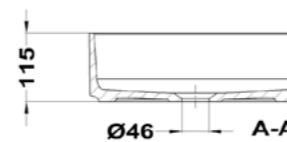

Lavabo sobre encimera redondo Soller

- Desagüe no incluido

- Rounded Soller countertop basin
- Pop-up drain stopper not included

Acabado	Finish	Color	Colour	REF.	PVPR
Cerámica	Ceramic	Blanco	White	B851100237	91,00