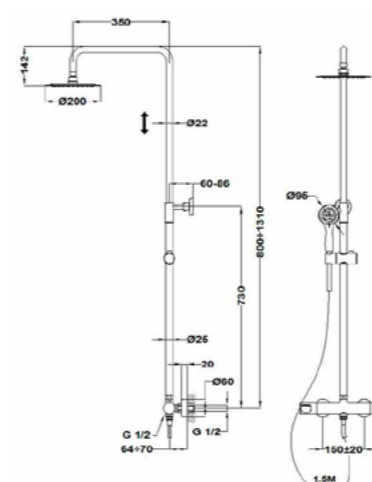

Columna de ducha termostática

- Columna termostática con salida superior
- Tecnología Safe touch que proporciona una sensación más fría al tocar el cuerpo de grifo
- Tope de seguridad de temperatura a 38°C
- Brazo de ducha telescópico ajustable
- -Altura min.: 80 cm
- -Altura max.: 131 cm
- Rociador antical de metal ultradelgada Ø20 cm
- Ducha de mano antical de 3 funciones
- Flexo de ducha metálico de 1,5 m
- Soporte deslizante
- Cartucho termostático de gran precisión y suavidad
- Inversor integrado
- Filtros colectores de impurezas
- Válvulas antirretorno
- Acabado de pintura duradero
- Thermostatic shower system
- Thermostatic shower mixer with upper outlet
- Safe Touch technology for a cooler feel when touching the tap body
- Safety temperature stop at 38° C
- Adjustable telescopic rail
- -Min. height: 80 cm
- -Max. height: 131 cm
- Ø20 cm Ultraslim metal antiscala head shower
- 3 functions antiscala hand shower
- 1.5 m metallic shower hose
- Sliding shower holder
- Precise and smooth thermostatic cartridge
- Integrated ceramic diverter
- Impurity-collecting filters
- Non-return valves
- Durable paint finish

Acabado	Finish	REF.	PVPR
Negro	Black	84238020N	359,00