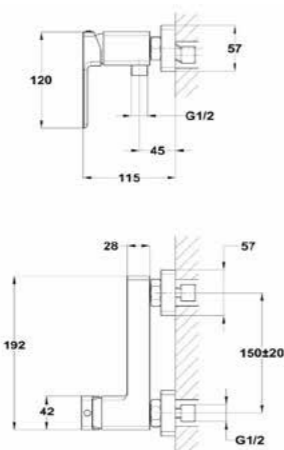

SOLLER

Grifo de ducha

- Conexiones excéntricas con amortiguadores de ruido
- Sin equipo de ducha
- Equipo de ducha sugerido: 790056500

- Shower mixer
- Eccentric connections with noise reducers
- Without shower set
- Suggested shower set: 790056500

Acabado	Finish	REF.	PVPR
Cromo	Chrome	852311200	150,00