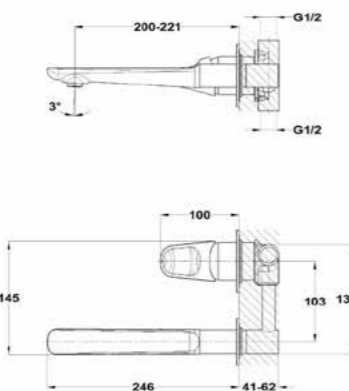

Grifo de lavabo Mural

- Aireador antical
- Sin desagüe automático

- Wall-mounted washbasin mixer
- Anti-limescale aerator
- Without drain stopper

Acabado	Finish	REF.	PVPR
Cromo	Chrome	914610200	334,00