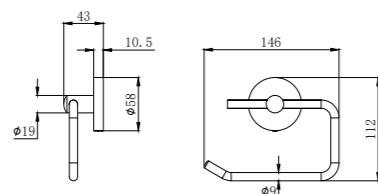

Portarrollos

- Metálico
- Instalación mural

- Toilet paper holder
- Metallic
- Wall mounted installation

Acabado	Finish	REF.	PVPR
Cromo	Chrome	170710200	23,00