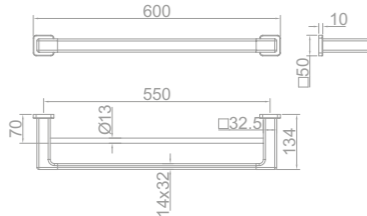

Toallero doble

- 60 cm
- Metálico
- Instalación mural
- Acabado Metallic (PVD)

- Double towel bar
- 60 cm
- Metallic
- Wall mounted installation
- Metallic Finish (PVD)

Acabado	Finish	REF.	PVPR
Cromo	Chrome	170770200	68,00
Bronce Metallic	Metallic Bronze	17077020BZ	154,00
Negro Metallic	Metallic Black	17077020N2	154,00