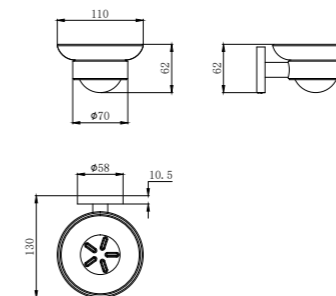

Jabonera con soporte
• Jabonera de vidrio
• Soporte metálico
• Instalación mural

• Soap dish with holder
• Ceramic soap dish
• Metallic holder
• Wall mounted installation

Acabado	Finish	REF.	PVPR
Cromo	Chrome	170670200	25,00