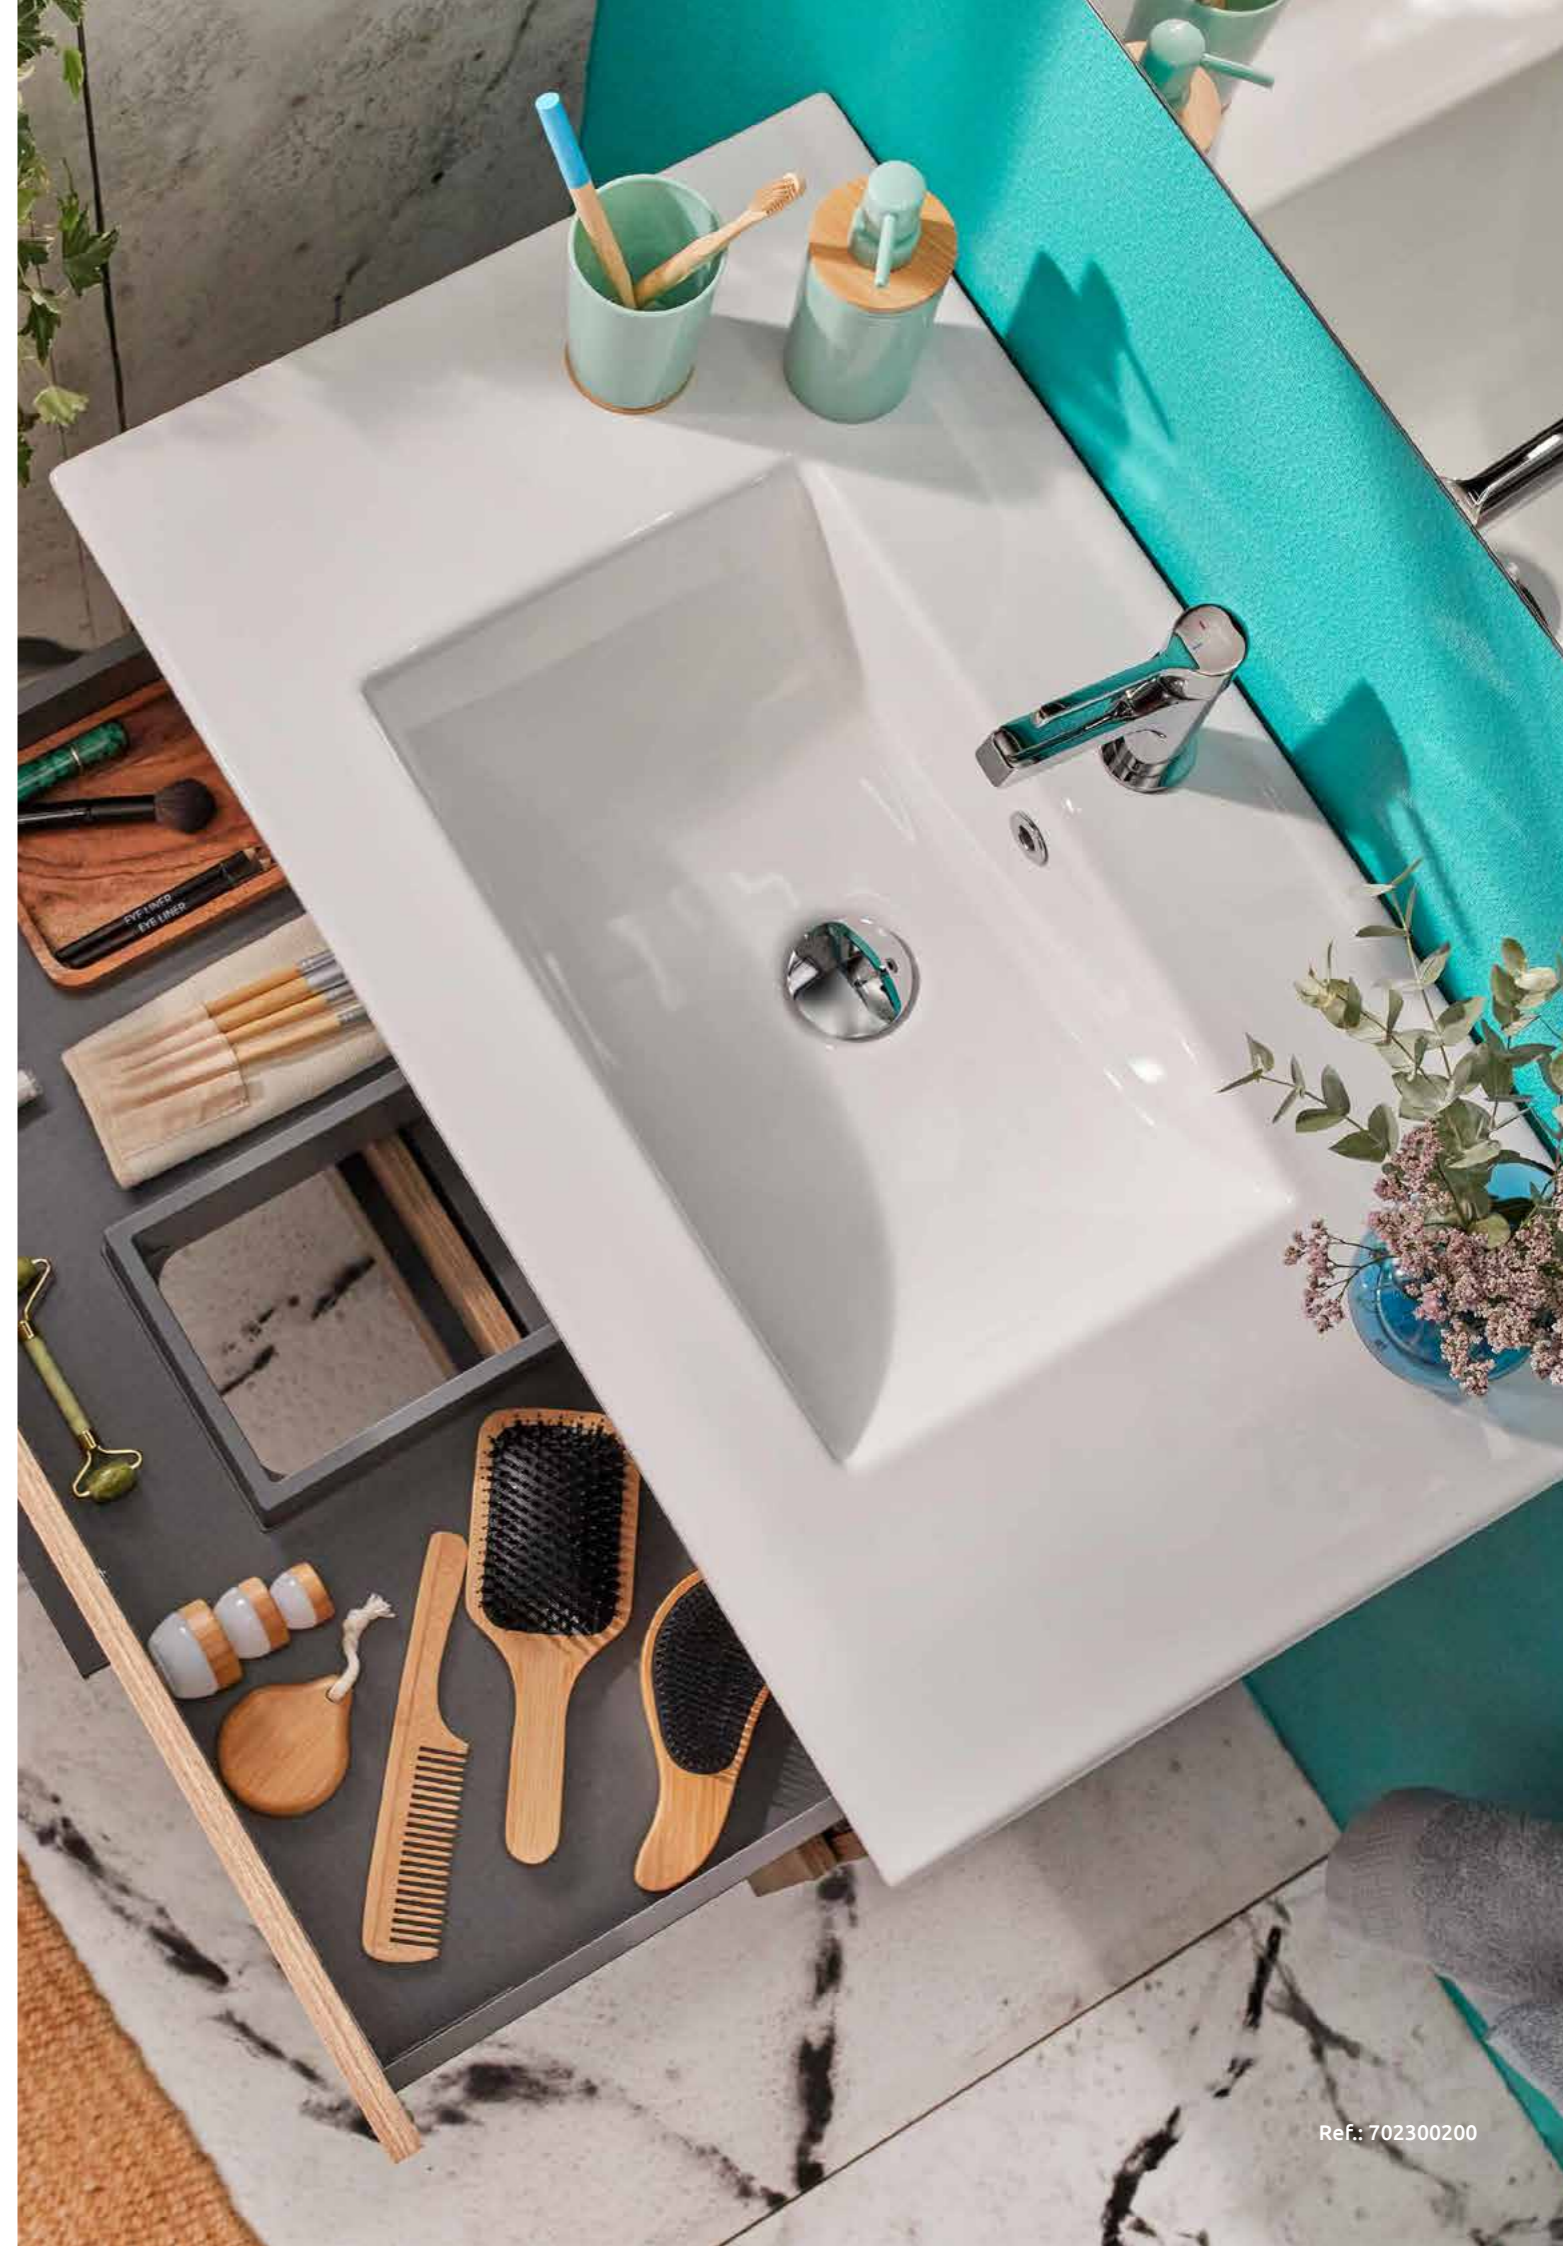

LAVABOS / BASINS

1. **Lavabo integrado Inca 60 cm**
2. 60 cm Inca inset basin
   - Thickness: 1.5 cm
   - Desagüe no incluido
   - Grifo no incluido

- Pop-up drain stopper not included
- Tap not included

Acabado	Finish	Color	Colour	REF.	PVPR
Cerámica	Ceramic	Blanco	White	117240000	86,00

1. **Lavabo integrado Inca 80 cm**
2. 80 cm Inca inset basin
   - Thickness: 1.5 cm
   - Desagüe no incluido
   - Grifo no incluido

- Pop-up drain stopper not included
- Tap not included

Acabado	Finish	Color	Colour	REF.	PVPR
Cerámica	Ceramic	Blanco	White	702300200	106,00

1. **Lavabo integrado Inca 100 cm**
2. 100 cm Inca inset basin
   - Thickness: 1.5 cm
   - Desagüe no incluido
   - Grifo no incluido

- Pop-up drain stopper not included
- Tap not included

Acabado	Finish	Color	Colour	REF.	PVPR
Cerámica	Ceramic	Blanco	White	117240001	135,00