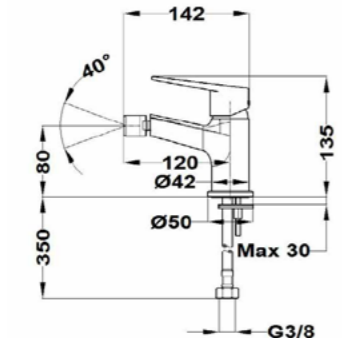

Grifo de bidé

- Rótula orientable
- Aireador antical
- Conexiones flexibles 3/8" incluidas
- Sin desagüe automático

- Bidet mixer
- Swivel ball joint
- Anti-limescale aerator
- 3/8" flexible inlet pipes included
- Without drain stopper

Acabado	Finish	REF.	PVPR
Cromo	Chrome	836261200	49,00