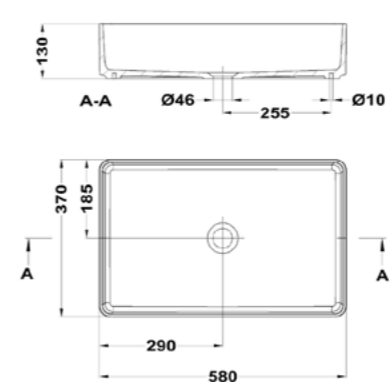

Lavabo sobre encimera rectangular Soller

- Rectangular Soller countertop basin
- Pop-up drain stopper not included
- Desagüe no incluido
- Desagüe sugerido: 1108600
- Suggested pop-up drain stopper: 1108600

Acabado	Finish	Color	Colour	REF.	PVPR
Mineral Solid	Mineral Solid	Blanco	White	187210013	486,00