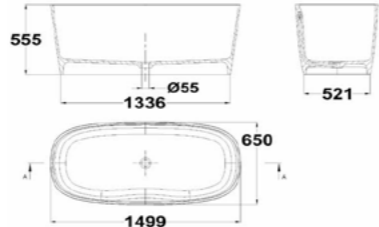

BAÑERAS / BATHTUBS

Bañera Sense

- 177,5 x 80 x 56,5 cm
- Desagüe no incluido
- Desagüe sugerido: 1109000
- Sense Bathtub
- 177.5 x 80 x 56.5 cm
- Pop-up drain stopper not included
- Suggested pop-up drain stopper: 1109000

Acabado	Finish
Mineral Solid	Mineral Solid
Color	Colour
Blanco	White
REF.	PVPR
T9111002178	3.767,00

Bañera Lavi

- 150 x 65 x 55,5 cm
- Desagüe no incluido
- Desagüe sugerido: 1109000
- Lavi Bathtub
- 150 x 65 x 55.5 cm
- Pop-up drain stopper not included
- Suggested pop-up drain stopper: 1109000

Acabado	Finish
Mineral Solid	Mineral Solid
Color	Colour
Blanco	White
REF.	PVPR
T3111002150	3.454,00

ACCESORIOS / BATHTUB ACCESSORIES

Desagüe para bañera

- Incluye sifón
- Fabricado en polipropileno
- Desagüe Click Clack
- Acabado exclusivo para bañeras de mineral solid
- Bathtub drain stopper
- Syphon included
- Material: polypropylene
- Pop-up drain stopper
- Exclusive finish for mineral solid bathtubs

Acabado	Finish
Mineral Solid	Mineral Solid
Color	Colour
Blanco	White
REF.	PVPR
1109000	145,00