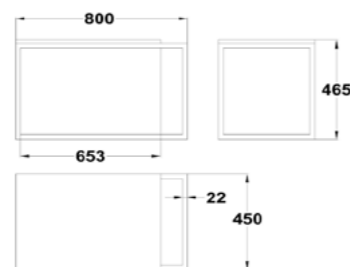

ITACA

MUEBLES / VANITY UNIT

Mueble Itaca

- 80 x 45 x 45 cm
- Sin agujero para grifo
- 1 cajón
- Apertura tipo push
- Herrajes Hettich
- Resistente al agua

- Itaca Bath Cabinet
- 80 x 45 x 45 cm
- No hole for tap
- 1 drawer
- Push-to-open system
- Hettich hardware
- Water resistant

Acabado	Finish	REF.	PVPR
Nogal / Negro	Walnut / Black	187160001	783,00