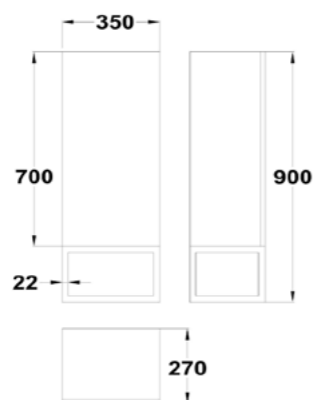

Columna

- 90 x 35 x 27 cm
- 1 puerta
- Apertura a la izquierda
- Con estructura metálica
- Apertura tipo push
- Material: PB
- Herraje con sistema de amortiguado
- Estante externo

- Side Column
- 90 x 35 x 27 cm
- 1 door
- Left-side opening
- With metal frame
- Push-to-open system
- PB material
- Soft-close hardware
- External shelf

Acabado	Finish	REF.	PVPR
Nogal / Negro	Walnut / Black	187130013	392,00