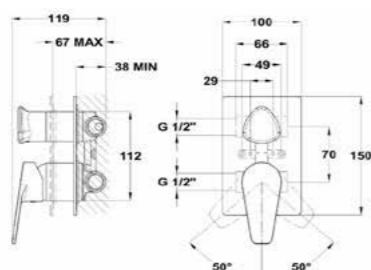

Grifo empotrado 2 vías

- Placa ultraplana
- Parte empotrada incluida
- Cartucho cerámico de gran precisión y suavidad
- Inversor cerámico
- Acabado de pintura duradero
- Sin equipo de ducha
- Equipo de ducha sugerido: 79005700N

- 2-way built-in mixer
- Ultraslim plate
- Built in part included
- Precise and smooth ceramic cartridge
- Ceramic diverter
- Durable paint finish
- Without shower set
- Suggested shower set: 79005700Nt

Acabado	Finish	REF.	PVPR
Negro	Black	84171020N	119,00