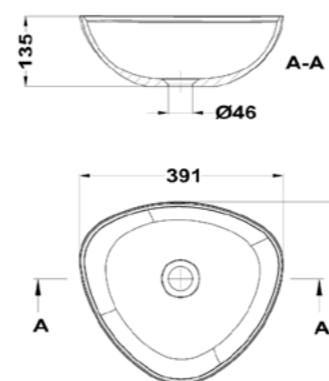

Lavabo sobre encimera Itaca triangular

- Desagüe no incluido
- Desagüe sugerido: 1108600

- Triangular Itaca countertop basin
- Pop-up drain stopper not included
- Suggested pop-up drain stopper: 1108600

Acabado	Finish	Color	Colour	REF.	PVPR
Mineral Solid	Mineral Solid	Blanco	White	187210000	315,00