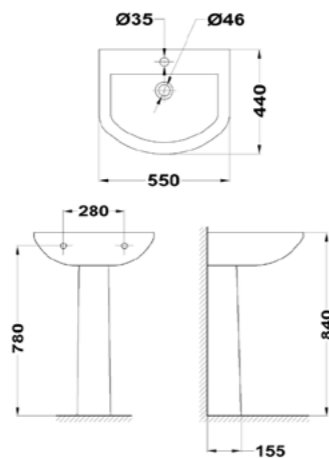

LAVABOS / BASINS

Lavabo para pedestal con rebosadero

- Con rebosadero
- Desagüe no incluido
- Requiere pedestal: B841030200
- Grifo no incluido
- Basin for pedestal
- With overflow
- Pop-up drain stopper not included
- Requires Pedestal: B841030200
- Tap not included

Acabado	Finish	Color	Colour	REF.	PVPR
Cerámica	Ceramic	Blanco	White	B841500255	65,00

Pedestal para lavabo

Pedestal for basin

Acabado	Finish	Color	Colour	REF.	PVPR
Cerámica	Ceramic	Blanco	White	B841030200	40,00