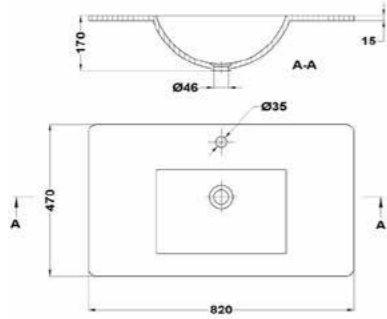

1. **Lavabo integrado Inca 80 cm**
2. 80 cm Inca inset basin
   - Thickness: 1.5 cm
   - Pop-up drain stopper not included
   - Tap not included

Acabado	Finish	Color	Colour	REF.	PVPR
Cerámica	Ceramic	Blanco	White	702300200	106,00