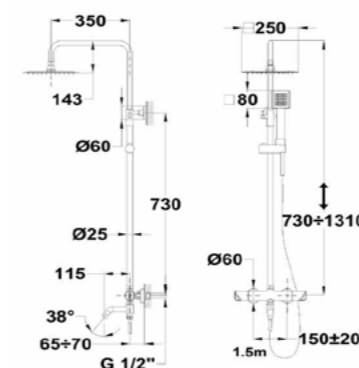

Columna de ducha Dual Control con caño

- Columna de ducha con salida superior
- Dual Control: Mezclador monomando con estética de termostática
- Tecnología Safe touch que proporciona una sensación más fría al tocar el cuerpo de grifo
- Brazo de ducha telescópico ajustable
- -Altura min.: 73 cm
- -Altura max.: 131 cm
- Rociador antical de metal 25 x 25 cm
- Ducha de mano antical de 1 función
- Flexo de ducha metálico de 1,5 m
- Soporte deslizante
- Cartucho cerámico de gran precisión y suavidad
- Inversor cerámico integrado en caño y cuerpo
- Filtros colectores de impurezas
- Válvula antirretorno
- Dual Control shower system with spout
- Dual Control shower system
- Shower mixer with upper outlet
- Dual Control: Single mixer with thermostatic mixer appearance
- Safe Touch technology for a cooler feel when touching the tap body
- Adjustable telescopic rail
- - Min. Height: 73 cm
- -Max. Height: 131 cm
- 25 x 25 cm Metal antiscalde head shower
- 1 function antiscalde hand shower
- 1.5 m metallic shower hose
- Sliding shower holder
- Precise and smooth ceramic cartridge
- Integrated ceramic diverter (body and spout)
- Impurity-collecting filters
- Non-return valve

DUAL CONTROL

Acabado	Finish	REF.	PVPR
Cromo	Chrome	321786200	N/D