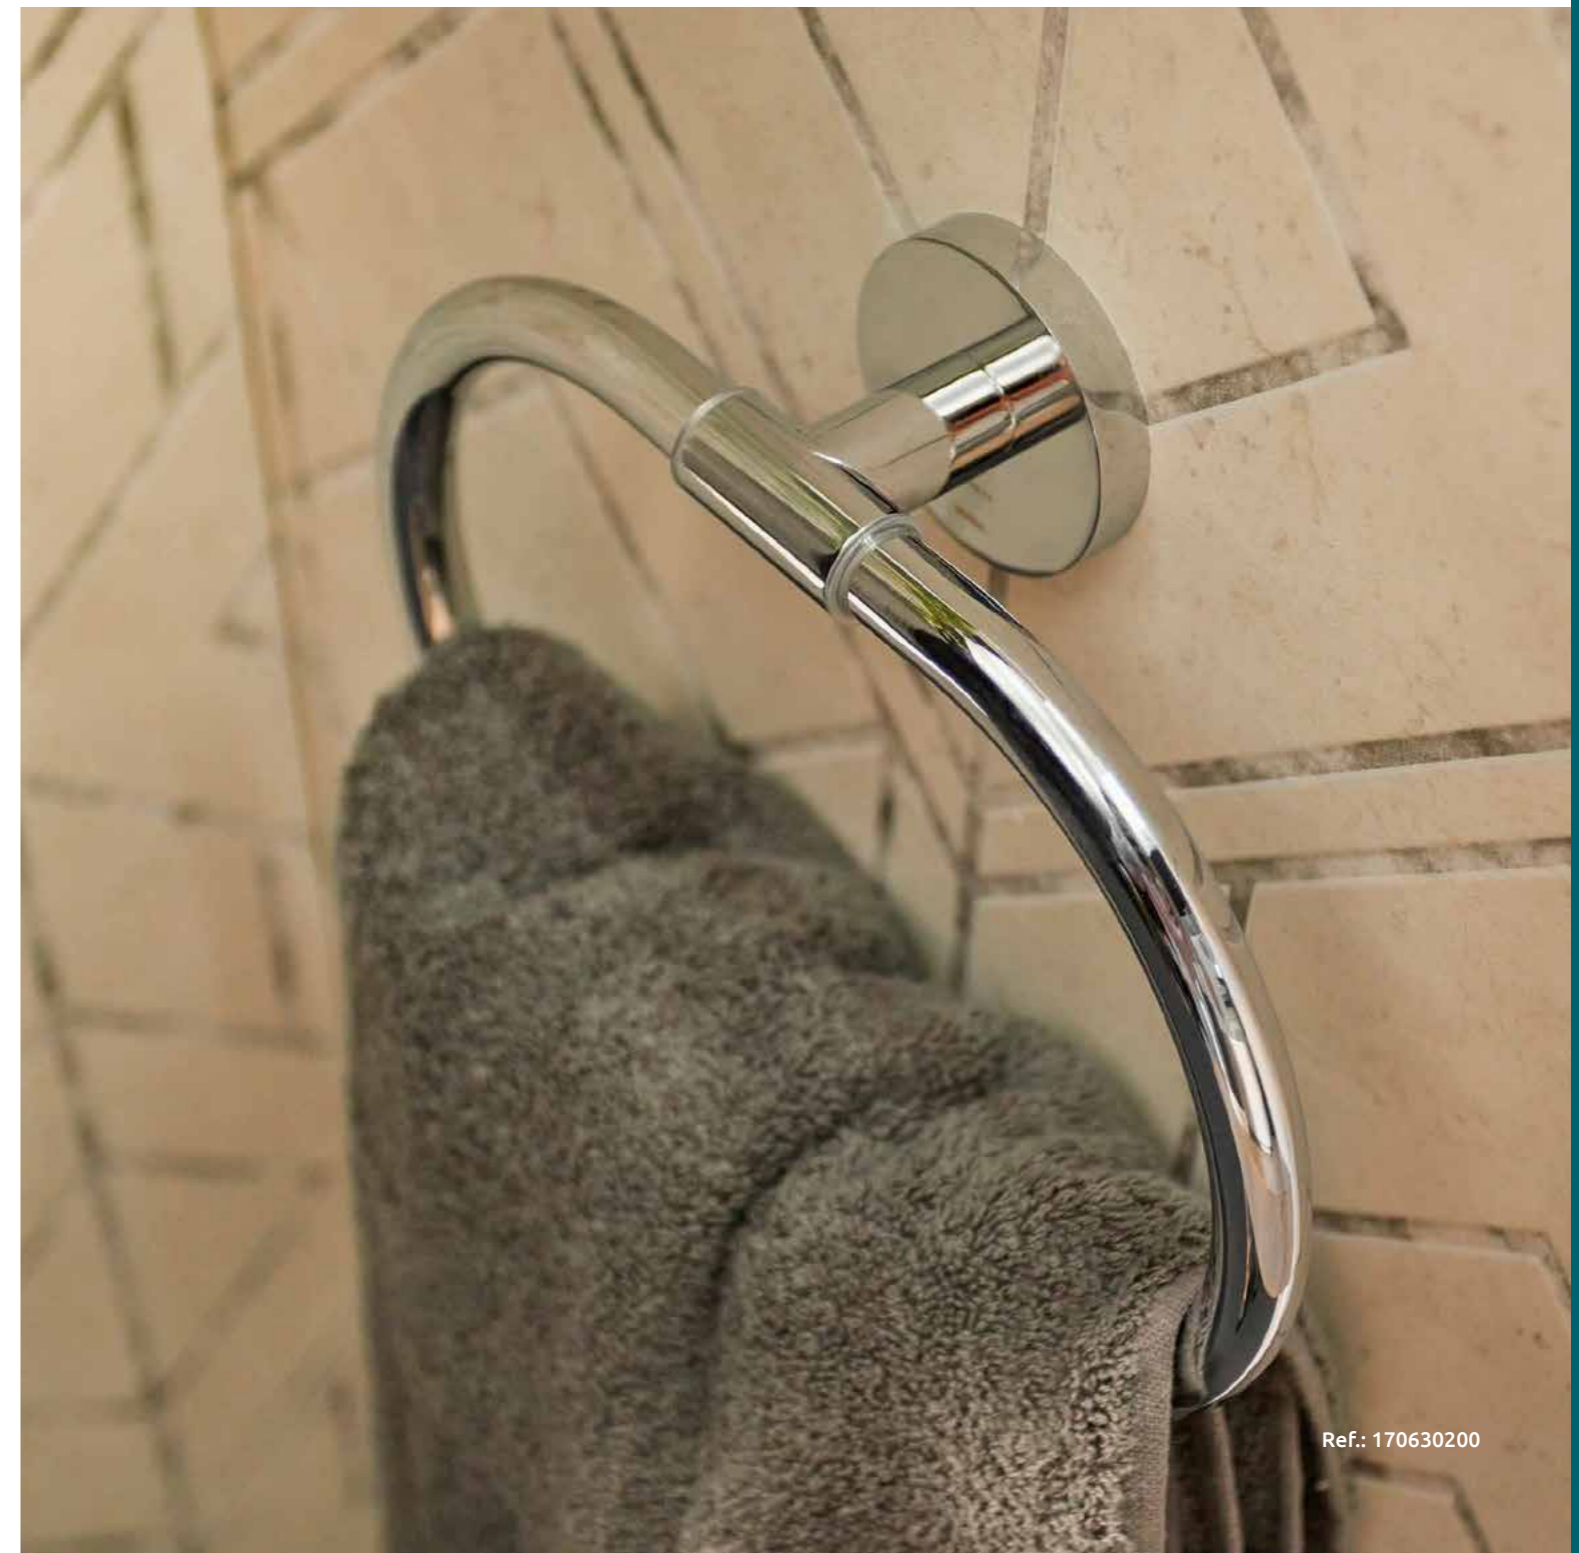

- Toilet brush set
- Brush
- Metallic holder
- Frosted glass brush holder
- Wall mounted installation

Acabado	Finish	REF.	PVPR
Cromo	Chrome	170980200	43,00