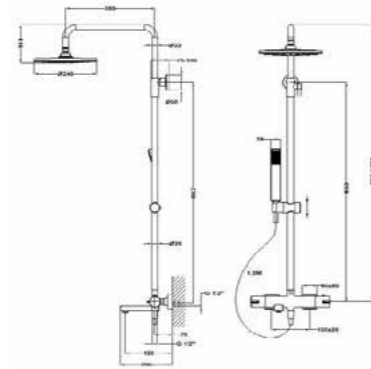

DESSIN

Columna de ducha termostática

- Columna termostática con salida superior
- Tecnología Safe touch que proporciona una sensación más fría al tocar el cuerpo de grifo
- Tope de seguridad de temperatura a 38°C
- Brazo de ducha telescópico ajustable
- -Altura min.: 93 cm
- -Altura max.: 153 cm
- Rociador antical de metal Ø24,6 cm
- Ducha de mano antical de 1 función
- Flexo de ducha de PVC de 1,5 m
- Soporte deslizante
- Con caño
- Cartucho termostático de gran precisión y suavidad
- Inversor integrado
- Filtros colectores de impurezas
- Válvulas antirretorno
- Thermostatic shower system
- Thermostatic shower mixer with upper outlet
- Safe Touch technology for a cooler feel when touching the tap body
- Safety temperature stop at 38° C
- Adjustable telescopic rail
- -Min. height: 93 cm
- -Max. height: 153 cm
- Ø24.6 cm metal antiscala head shower
- 1 function antiscala hand shower
- 1.5 m PVC shower hose
- Sliding shower holder
- With spout
- Precise and smooth thermostatic cartridge
- Integrated thermostatic diverter
- Impurity-collecting filters
- Non-return valves

Acabado	Finish	REF.	PVPR
Cromo	Chrome	30138020C3	275,00