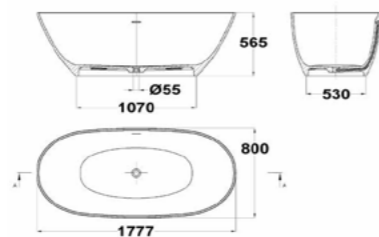

BAÑERAS / BATHTUBS

Bañera Sense

- 177,5 x 80 x 56,5 cm
- Desagüe no incluido
- Desagüe sugerido: 1109000
- Sense Bathtub
- 177.5 x 80 x 56.5 cm
- Pop-up drain stopper not included
- Suggested pop-up drain stopper: 1109000

Acabado	Finish
Mineral Solid	Mineral Solid
Color	Colour
Blanco	White
REF.	PVPR
T9111002178	3.767,00