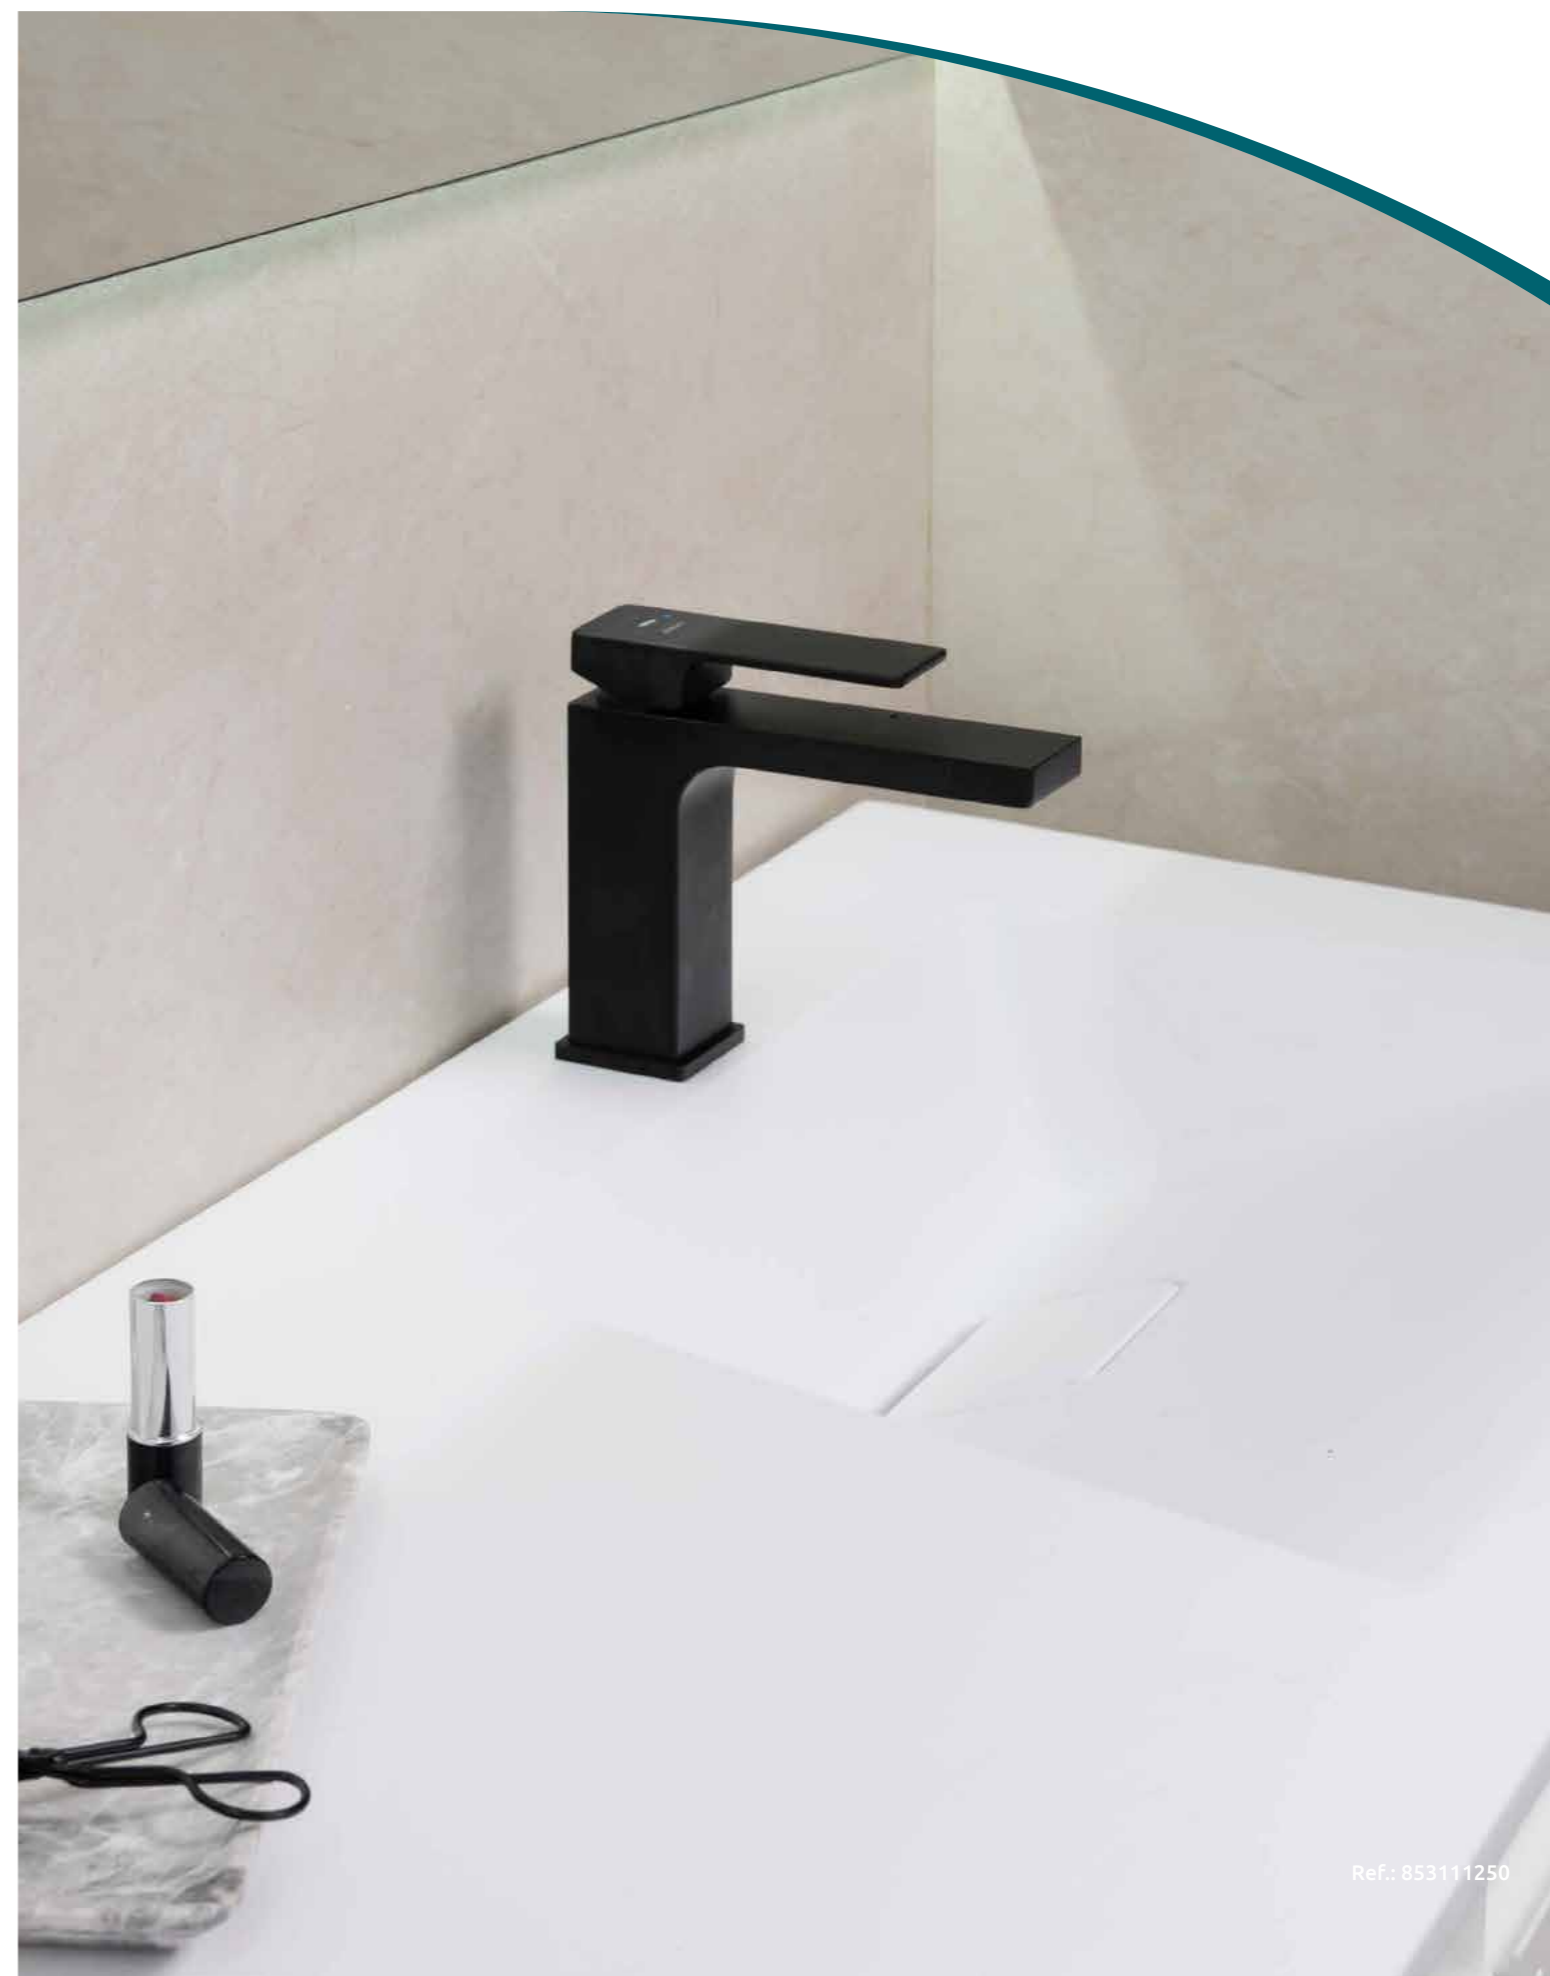

SOLLER

Inspirados en la arquitectura de las plataformas ferroviarias y los trenes de época, los grifos SOLLER, centrados en el diseño y la sostenibilidad, impulsan el agua con la máxima eficiencia para vigorizar y relajar las mentes.

Inspired by the architecture of train platforms and vintage railcars, SOLLER taps focus on both design and sustainability, delivering water with maximum efficiency to invigorate and relax the mind.

DUAL CONTROL

ACABADOS - FINISHES

Cromo
Chrome

Negro
Black