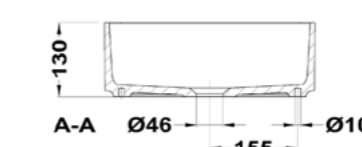

Lavabo sobre encimera cuadrado Soller

- Desagüe no incluido
- Desagüe sugerido: 1108600

- Square Soller countertop basin
- Pop-up drain stopper not included
- Suggested pop-up drain stopper: 1108600

Acabado	Finish	Color	Colour	REF.	PVPR
Mineral Solid	Mineral Solid	Blanco	White	187210012	431,00