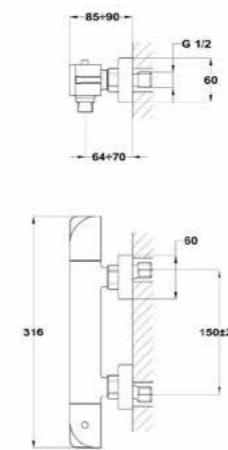

Grifo termostático de ducha

- Tecnología Safe touch que proporciona una sensación más fría al tocar el cuerpo de grifo
- Tope de seguridad de temperatura a 38°C
- Conexiones excéntricas con amortiguadores de ruido
- Cartucho termostático de gran precisión y suavidad
- Inversor automático
- Filtros colectores de impurezas
- Válvulas antirretorno
- Sin equipo de ducha
- Equipo de ducha sugerido: 790056500

- Thermostatic shower mixer
- Safe Touch technology for a cooler feel when touching the tap body
- Safety temperature stop at 38° C
- Eccentric connections with noise reducers
- Precise and smooth thermostatic cartridge
- Automatic diverter
- Impurity-collecting filters
- Non-return valves
- Without shower set
- Suggested shower set: 790056500

Acabado	Finish	REF.	PVPR
Cromo	Chrome	852010200	222,00