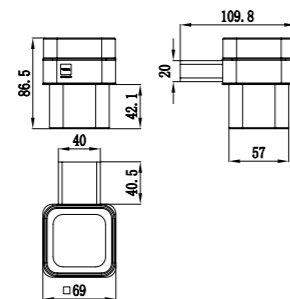

Portavaso y vaso de pared
· Vaso de vidrio mate
· Soporte metálico
· Instalación mural

- Wall mounted tumbler holder
- Froasted glass vase
- Metallic holder
- Wall mounted installation

Acabado	Finish	REF.	PVPR
Cromo	Chrome	170960200	28,00