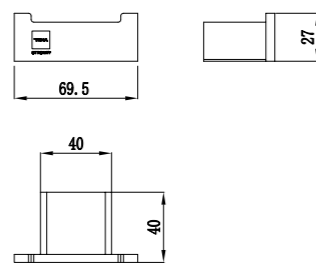

Colgador
· Metálico
· Instalación mural

- Towel hook
- Metallic
- Wall mounted installation

Acabado	Finish	REF.	PVPR
Cromo	Chrome	170920200	20,00