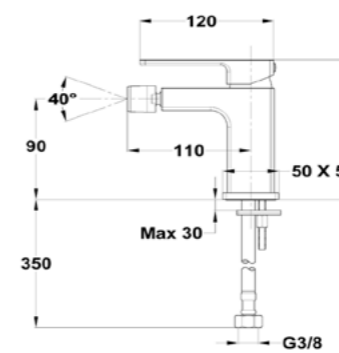

Grifo de bidé

1. Rótula orientable
   - Aireador antical
   - Conexiones flexibles 3/8"-1/2" incluidas
   - Sin desagüe automático
   - Acabado de pintura duradero
2. Bidet mixer
   - Swivel ball joint
   - Anti-limescale aerator
   - 3/8"-1/2" flexible inlet pipes included
   - Without drain stopper
   - Durable paint finish

Acabado	Finish	REF.	PVPR
Negro	Black	85626120N	140,00