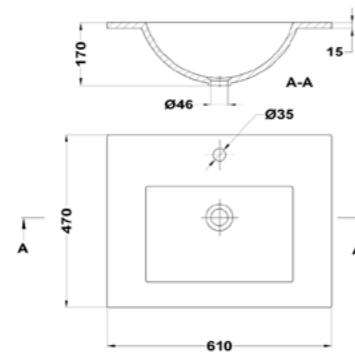

INCA +

LAVABO INTEGRADO / INSET BASIN

1. **Lavabo integrado Inca 60 cm**
2. 60 cm Inca inset basin
   - Thickness: 1.5 cm
   - Pop-up drain stopper not included
   - Tap not included

Acabado	Finish	Color	Colour	REF.	PVPR
Cerámica	Ceramic	Blanco	White	117240000	86,00