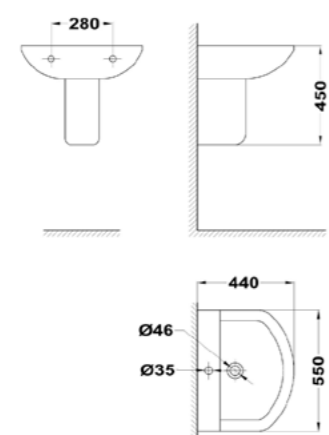

LAVABOS / BASINS

Lavabo para pedestal con rebosadero

- Con rebosadero
- Desagüe no incluido
- Requiere pedestal: B841030200
- Grifo no incluido
- Basin for pedestal
- With overflow
- Pop-up drain stopper not included
- Requires Pedestal: B841030200
- Tap not included

Acabado	Finish	Color	Colour	REF.	PVPR
Cerámica	Ceramic	Blanco	White	B841500255	65,00

Pedestal para lavabo

Pedestal for basin

Acabado	Finish	Color	Colour	REF.	PVPR
Cerámica	Ceramic	Blanco	White	B841030200	40,00

Lavabo semipedestal

- Con rebosadero
- Desagüe no incluido
- Half-pedestal basin
- With overflow
- Pop-up drain stopper not included

Acabado	Finish	Color	Colour	REF.	PVPR
Cerámica	Ceramic	Blanco	White	B841520256	105,00