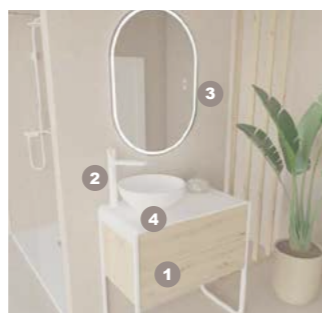

LAVI

90 cm COMPOSICIÓN / COMPOSITION

REF.	Descripción / Description
1 F31125885A	Mueble Lavi 90 cm / 90 cm Lavi Bath Cabinet
2 31386020WA	Grifo de lavabo L / Washbasin Mixer L
3 E31233RAN018	Espejo Lavi / Lavi Mirror
4 1108600	Desagüe / Pop-up drain stopper

90 cm COMPOSICIÓN / COMPOSITION

REF.	Descripción / Description
1 F31126885A	Mueble Lavi 90 cm / 90 cm Lavi Bath Cabinet
2 31366020WA	Grifo de lavabo XL / Washbasin Mixer XL
3 E31233RAN018	Espejo Lavi / Lavi Mirror
4 1108600	Desagüe / Pop-up drain stopper