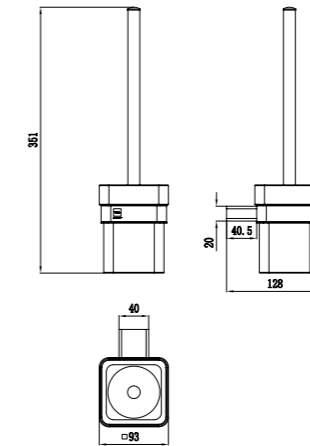

Escobillero con soporte
· Escobilla
· Soporte metálico
· Portacepillo de vidrio mate
· Instalación mural