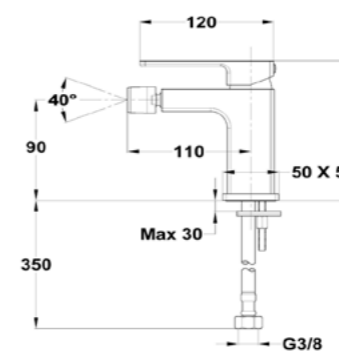

Grifo de bidé

1. Rótula orientable
   - Aireador antical
   - Conexiones flexibles 3/8"-1/2" incluidas
   - Sin desagüe automático
2. Bidet mixer
   - Swivel ball joint
   - Anti-limescale aerator
   - 3/8"-1/2" flexible inlet pipes included
   - Without drain stopper

Acabado	Finish	REF.	PVPR
Cromo	Chrome	856261200	122,00