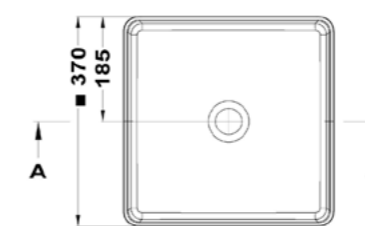

Lavabo sobre encimera cuadrado Soller

- Desagüe no incluido
- Desagüe sugerido: 1108600

- Square Soller countertop basin
- Pop-up drain stopper not included
- Suggested pop-up drain stopper: 1108600

Acabado	Finish	Color	Colour	REF.	PVPR
Mineral Solid	Mineral Solid	Blanco	White	187210012	431,00