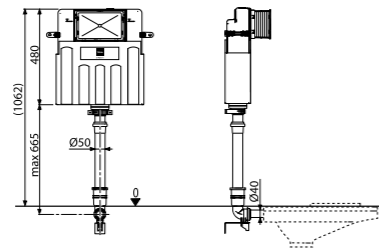

CISTERNAS EMPOTRADAS / FLUSH TANKS

Tekmodul 3

- Incluye cisterna dual 3-6 litros
- Fabricada en una sola pieza asegurando un 100% de impermeabilidad
- Capacidad máxima del tanque: 9 litros
- Previene la condensación
- Toma de agua trasera o lateral superior
- Ajuste profundidad del pulsador: 20-60 mm
- Mantenimiento sin necesidad de utilizar herramientas
- Preparada para instalarse en placa turca
- Tekmodul 3
- Includes dual 3-6 litres cistern
- Made from a single piece, ensuring 100% waterproofing
- Maximum tank capacity: 9 litres
- Prevents condensation
- Rear or top-side water inlet
- Push-button depth adjustment: 20-60 mm
- Maintenance without the need of tools
- Compatible for installation with Turkish-style toilets

REF. 734000200
PVPR 134,00