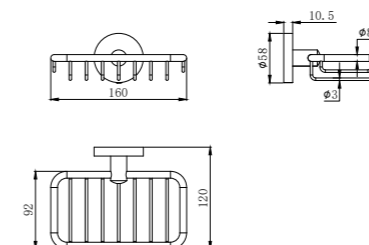

Jabonera con soporte
• Metálico
• Instalación mural

• Soap dish with holder
• Metallic
• Wall mounted installation

Acabado	Finish	REF.	PVPR
Cromo	Chrome	170640200	30,00