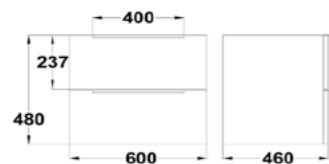

REF.: F54120020EE600A

INCA +

2 CAJONES - 2 DRAWERS

3 CAJONES - 3 DRAWERS

60 cm

Mueble Inca +

- 2 cajones
- Cierre suave "Soft close"
- Herrajes Hettich

- Inca + Bath Cabinet
- 2 drawers
- Soft close drawer
- Hettich Fittings