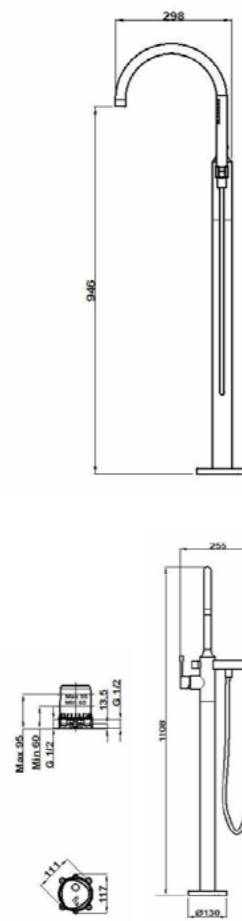

ITACA

Grifo baño-ducha exento Alaior

- Diseñado para bañeras exentas
- Ducha de mano antical de 1 función
- Flexible 1,5 m
- Acabado Metallic (PVD)
- Tratamiento anti-huellas en acabados Metallic (PVD)
- Alaïor Free standing bath shower mixer
- Designed for freestanding bathtubs
- 1 function hand shower with antiscaling system
- 1.5 m shower hose
- Metallic Finish (PVD)
- Anti-fingerprint treatment on Metallic (PVD) finishes

Acabado	Finish	REF.	PVPR
Cromo	Chrome	182330200	724,00
Bronce Metallic	Metallic Bronze	18233020BZ	939,00
Negro Metallic	Metallic Black	18233020N2	939,00