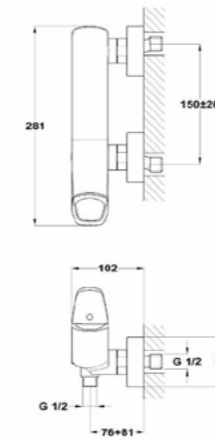

Grifo de ducha

- Conexiones excéntricas con amortiguadores de ruido
- Acabado Metallic (PVD)
- Tratamiento anti-huellas en acabados Metallic (PVD)
- Sin equipo de ducha
- Equipo de ducha sugerido: 79005660N2

- Shower mixer
- Eccentric connections with noise reducers
- Metallic Finish (PVD)
- Anti-fingerprint treatment on Metallic (PVD) finishes
- Does not include shower set
- Suggested shower set: 79005660N2

Acabado	Finish	REF.	PVPR
Negro Metallic	Metallic Black	91231020N2	279,00