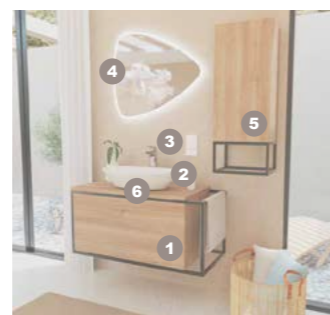

ITACA

80 cm COMPOSICIÓN / COMPOSITION

REF	Descripción / Description
1 187160001	Mueble Itaca 80 cm / 80 cm Itaca Bath Cabinet
2 187210000	Lavabo Itaca / Itaca Washbasin
3 67366020N2	Grifo de lavabo L / Washbasin Mixer L
4 187260007	Espejo Itaca / Itaca Mirror
5 187130013	Columna Itaca izquierda / Itaca Left Side Column
6 1108600	Desagüe / Pop-up drain stopper

100 cm COMPOSICIÓN / COMPOSITION

REF	Descripción / Description
1 187160003	Mueble Itaca 100 cm / 100 cm Itaca Bath Cabinet
2 B671100259	Lavabo Itaca / Itaca Washbasin
3 673660200	Grifo de lavabo L / Washbasin Mixer L
4 187260007	Espejo Itaca / Itaca Mirror
5 187130004	Columna Itaca derecha / Itaca Right Side Column
6 1107000	Desagüe / Pop-up drain stopper