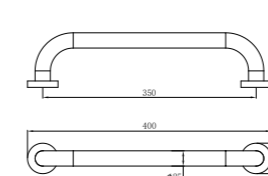

Barra de apoyo

- 40 cm
- Metálico
- Instalación mural

- Grab bar
- 40 cm
- Metallic
- Wall mounted installation

Acabado	Finish	REF.	PVPR
Cromo	Chrome	170690200	53,00