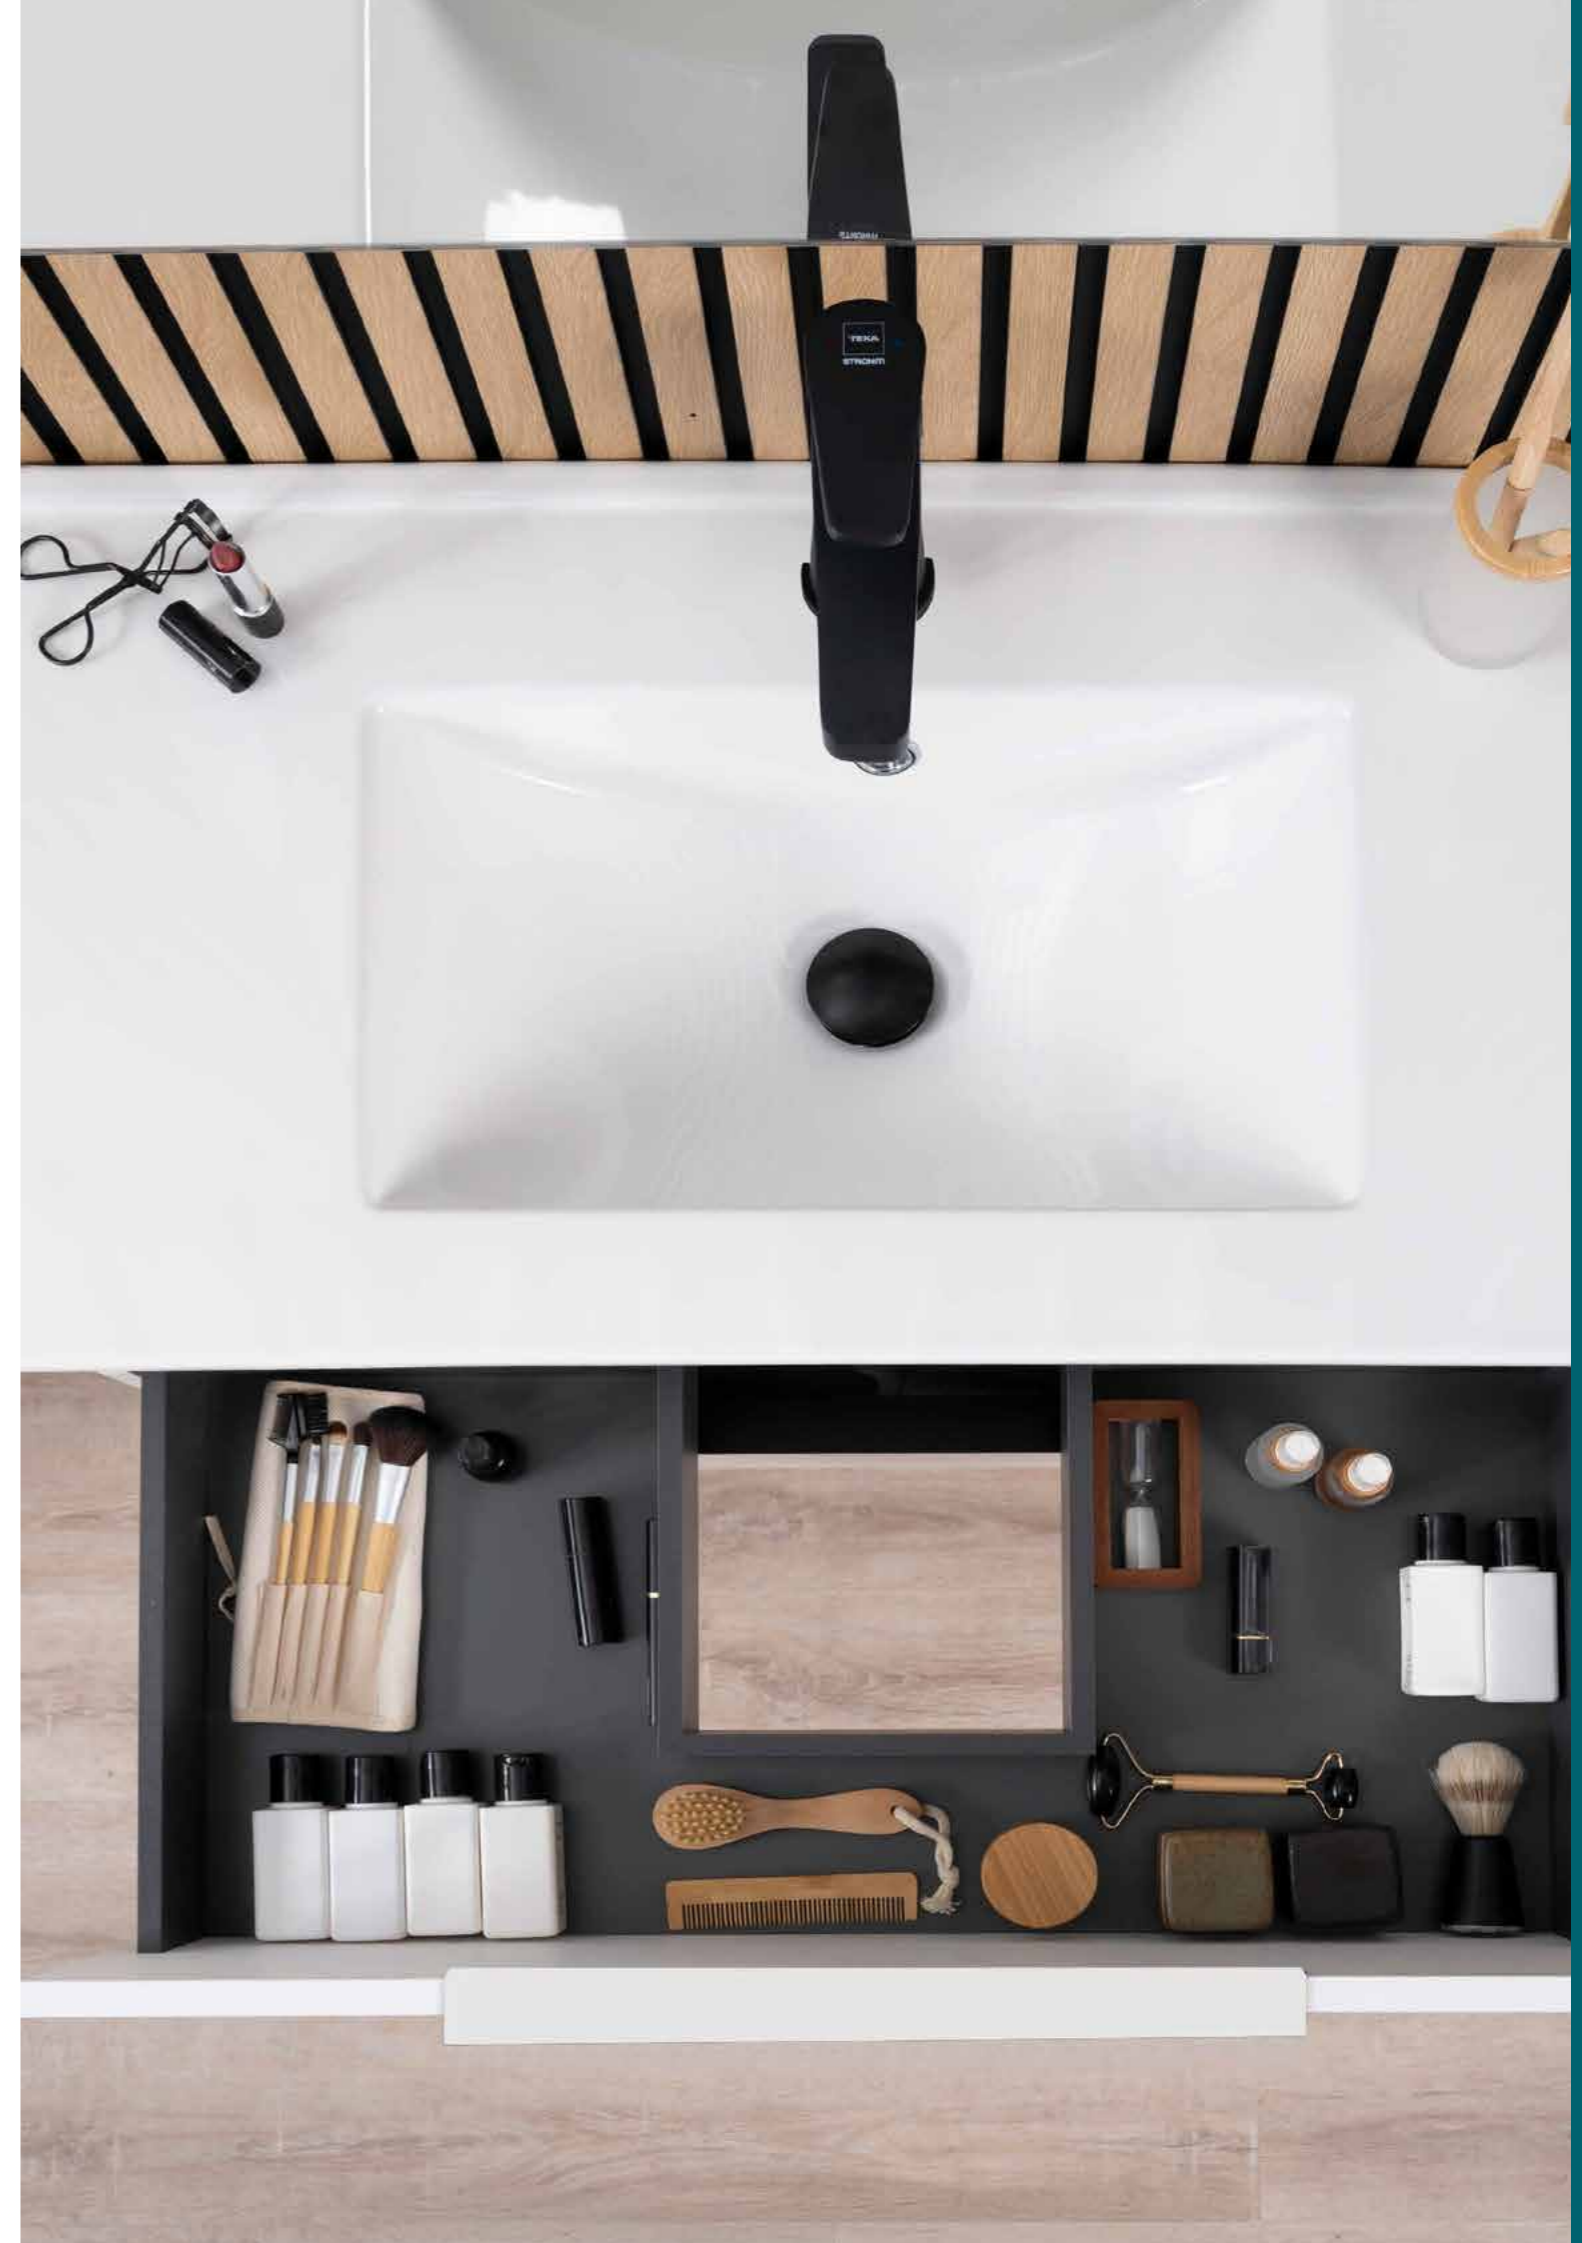

INCA +

LAVABO INTEGRADO / INSET BASIN

1. **Lavabo integrado Inca 60 cm**
2. 60 cm Inca inset basin
   - Thickness: 1.5 cm
   - Pop-up drain stopper not included
   - Tap not included

Acabado	Finish	Color	Colour	REF.	PVPR
Cerámica	Ceramic	Blanco	White	117240000	86,00

1. **Lavabo integrado Inca 80 cm**
2. 80 cm Inca inset basin
   - Thickness: 1.5 cm
   - Pop-up drain stopper not included
   - Tap not included

Acabado	Finish	Color	Colour	REF.	PVPR
Cerámica	Ceramic	Blanco	White	702300200	106,00

1. **Lavabo integrado Inca 100 cm**
2. 100 cm Inca inset basin
   - Thickness: 1.5 cm
   - Pop-up drain stopper not included
   - Tap not included

Acabado	Finish	Color	Colour	REF.	PVPR
Cerámica	Ceramic	Blanco	White	117240001	135,00

1. **Lavabo sobre encimera redondo Soller**
2. Rounded Soller countertop basin
   - Pop-up drain stopper not included
   - Desagüe no incluido

Acabado	Finish	Color	Colour	REF.	PVPR
Cerámica	Ceramic	Blanco	White	B851100237	91,00