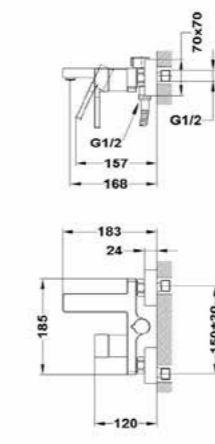

Grifo baño-ducha

- Conexiones excéntricas con amortiguadores de ruido
- Acabado en cromo 3 para más brillo y duración
- Con equipo de ducha: ducha de mano de 1 función, flexo metálico de 1,75 m y soporte orientable

- Bath shower mixer
- Eccentric connections with noise reducers
- Chrome 3 finish for extra shine and durability
- With shower set: 1 function hand shower, 1.75 m metallic shower hose and adjustable holder

Acabado	Finish	REF.	PVPR
Cromo	Chrome	30122020C3	135,00