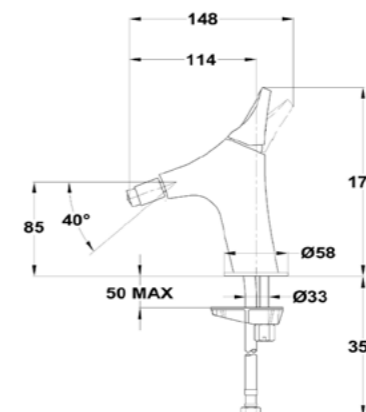

Grifo de bidé

- Rótula orientable
- Aireador antical
- Conexiones flexibles 3/8"-1/2" incluidas
- Sin desagüe automático
- Acabado Metallic (PVD)
- Tratamiento anti-huellas en acabados Metallic (PVD)

- Bidet mixer
- Adjustable swivel ball joint
- Anti-limescale aerator
- 3/8"-1/2" flexible inlet pipes included
- Without drain stopper
- Metallic Finish (PVD)
- Anti-fingerprint treatment on Metallic (PVD) finishes

Acabado	Finish	REF.	PVPR
Negro Metallic	Metallic Black	91626020N2	165,00