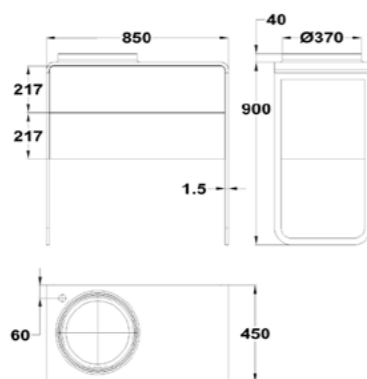

LAVI

MUEBLES / VANITY UNIT

Mueble Lavi

- 90 x 46 x 85 cm
- Agujero fijo a la izquierda
- 2 cajones
- Cierre suave y progresivo
- Herrajes Hettich
- Resistente al agua
- Incluye encimera de mineral solid
- Incluye lavabo semi-encastrado en mineral solid integrado en la encimera 37 x 45 cm

- Lavi Bath Cabinet
- 90 x 46 x 85 cm
- Fixed hole on the left
- 2 drawers
- Smooth, progressive soft-close system
- Hettich hardware
- Water resistant
- Includes mineral solid countertop
- Includes semi-recessed sink in mineral solid integrated into the countertop 37 x 45 cm

Acabado	Finish	REF.	PVPR
Blanco / Roble Amazonas	White / Amazon Oak	F31125885A	1.750,00