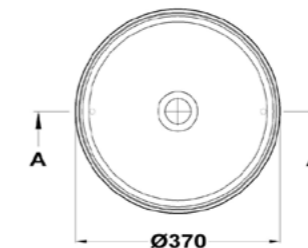

Lavabo sobre encimera redondo Soller

- Desagüe no incluido
- Desagüe sugerido: 1108600

- Rounded Soller countertop basin
- Pop-up drain stopper not included
- Suggested pop-up drain stopper: 1108600

Acabado	Finish	Color	Colour	REF.	PVPR
Mineral Solid	Mineral Solid	Blanco	White	187210011	431,00