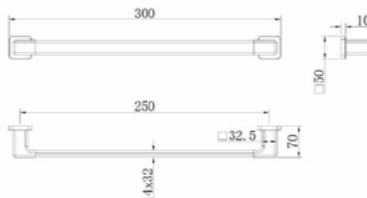

Toallero de mano

- 24 cm
- Metálico
- Instalación mural
- Acabado Metallic (PVD)

- Hand towel bar
- 24 cm
- Metallic
- Wall mounted installation
- Metallic Finish (PVD)

Acabado	Finish	REF.	PVPR
Cromo	Chrome	170790200	26,00
Bronce Metallic	Metallic Bronze	17079020BZ	63,00
Negro Metallic	Metallic Black	17079020N2	63,00