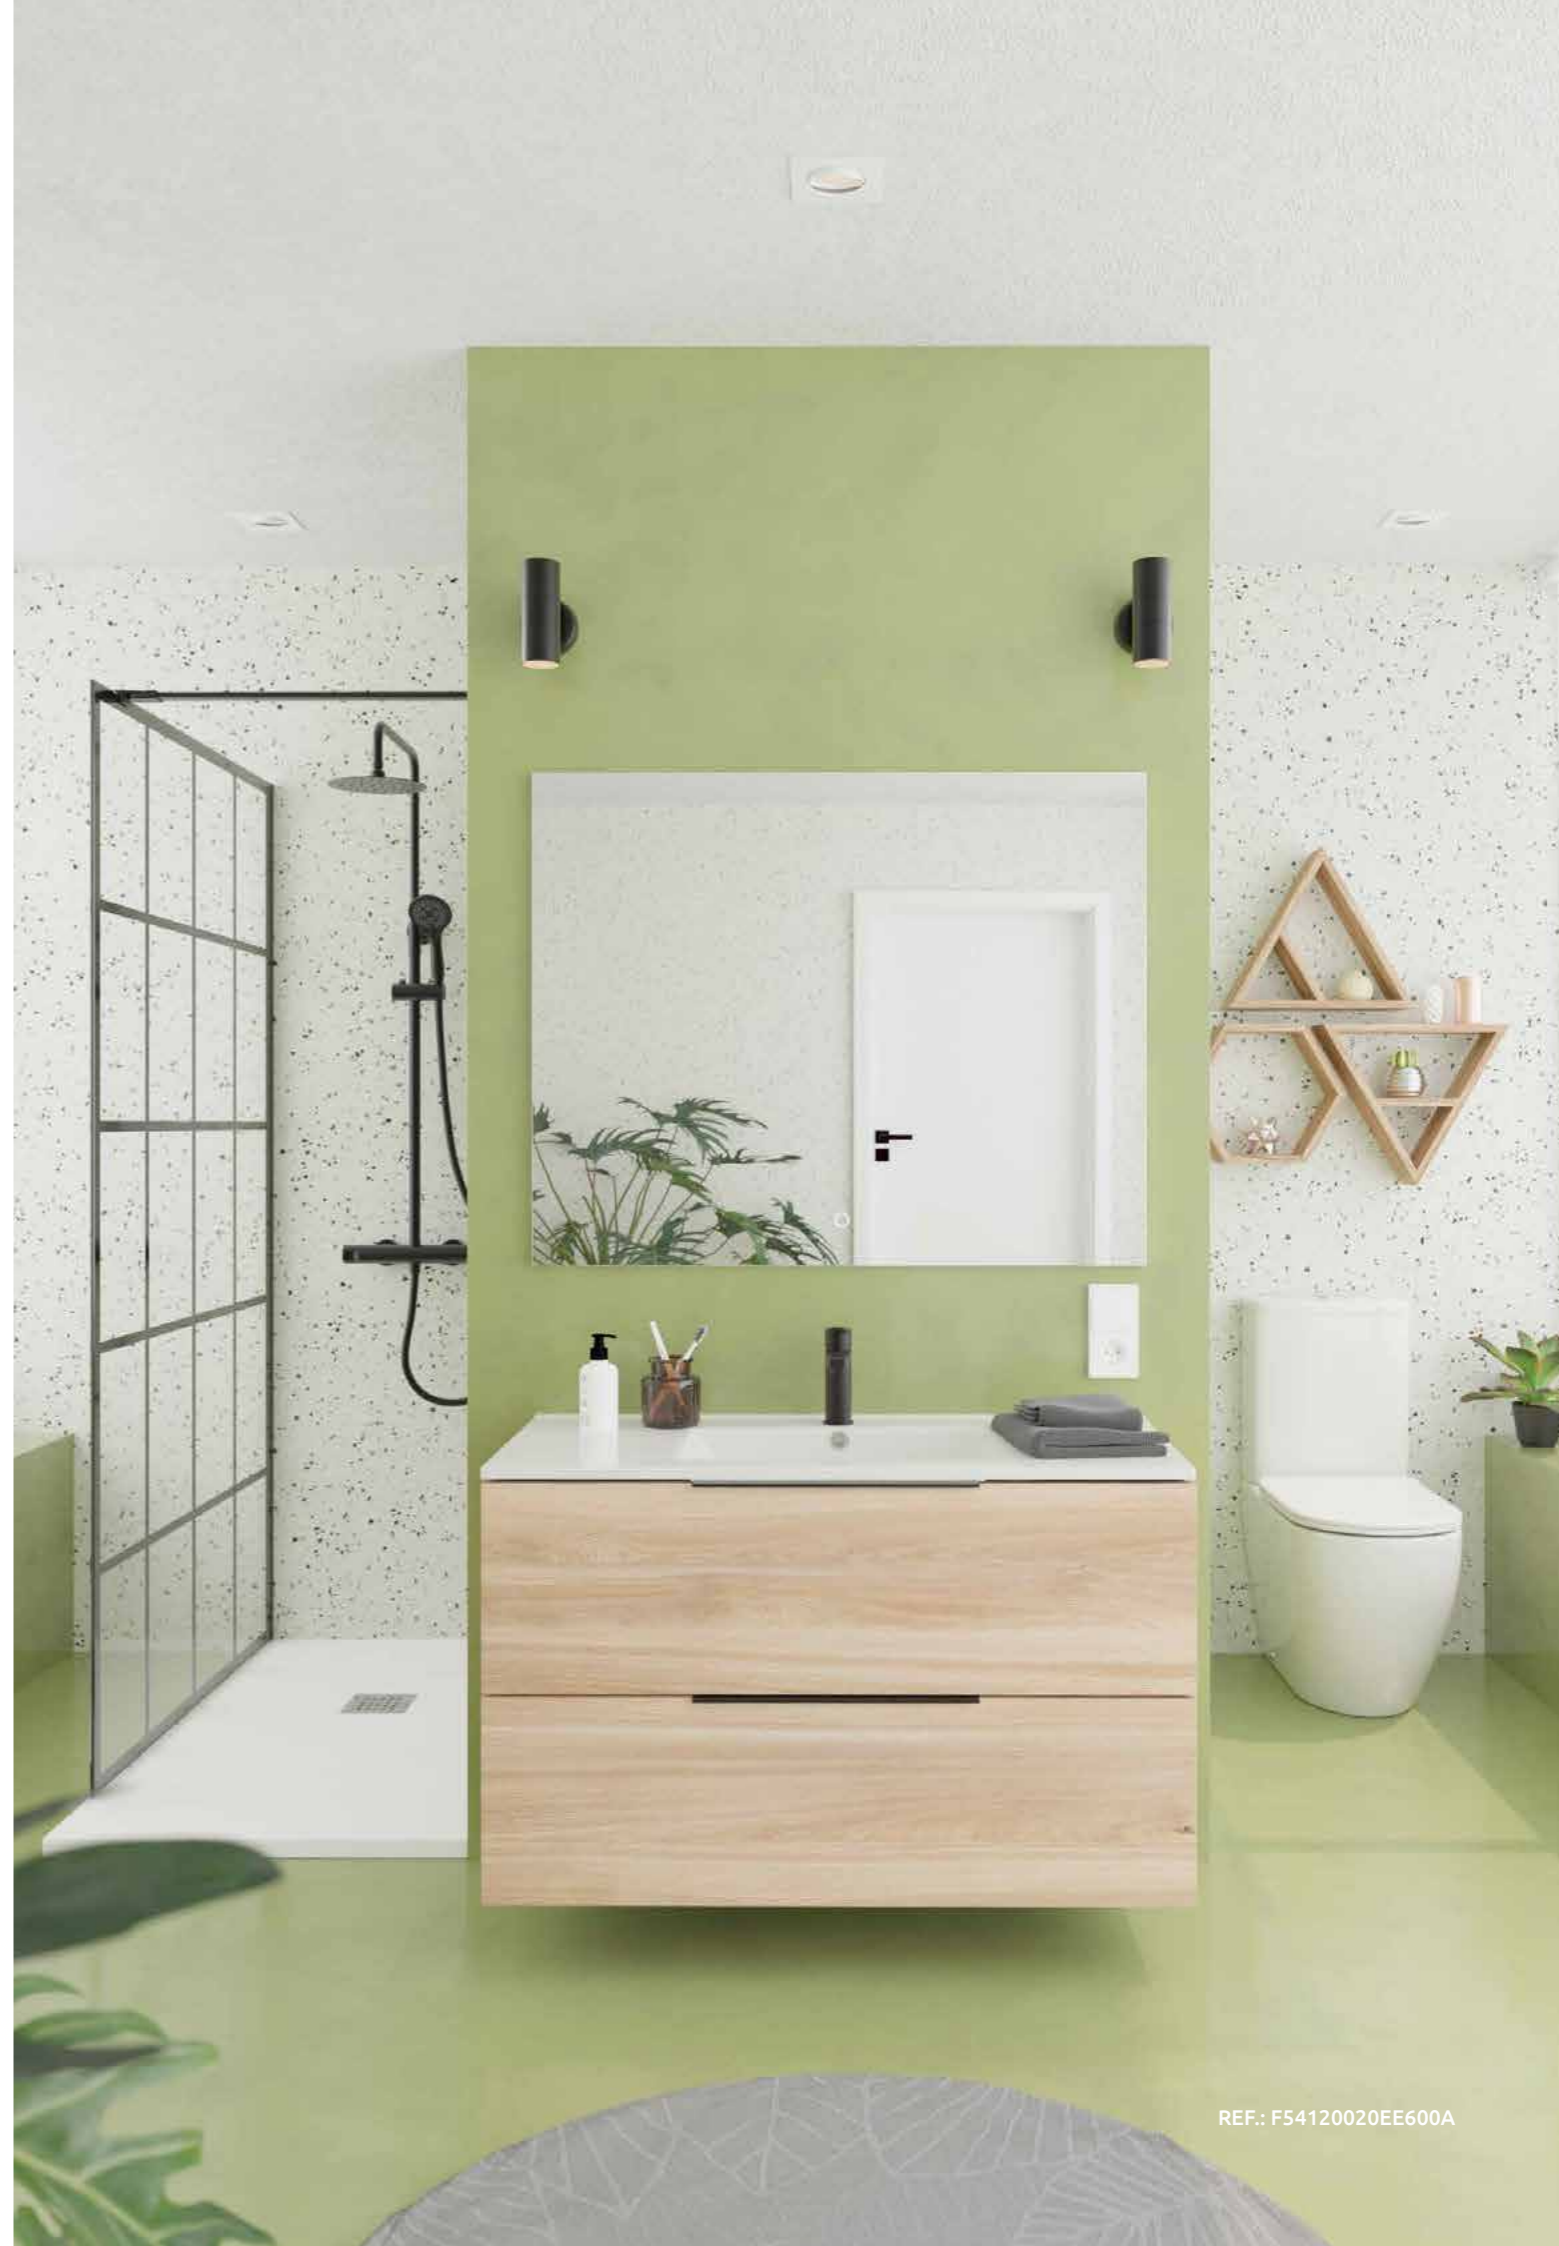

REF.: F54120020EE600A

INCA +

2 CAJONES - 2 DRAWERS

3 CAJONES - 3 DRAWERS

60 cm

Mueble Inca +

- 2 cajones
- Cierre suave "Soft close"
- Herrajes Hettich

- Inca + Bath Cabinet
- 2 drawers
- Soft close drawer
- Hettich Fittings