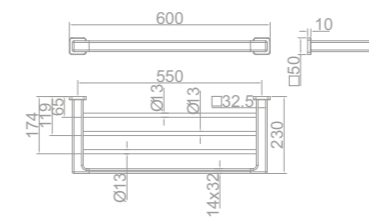

Toallero doble

- 60 cm
- Metálico
- Instalación mural
- Acabado Metallic (PVD)

- Double towel bar
- 60 cm
- Metallic
- Wall mounted installation
- Metallic Finish (PVD)

Acabado	Finish	REF.	PVPR
Cromo	Chrome	170770200	68,00
Bronce Metallic	Metallic Bronze	17077020BZ	154,00
Negro Metallic	Metallic Black	17077020N2	154,00