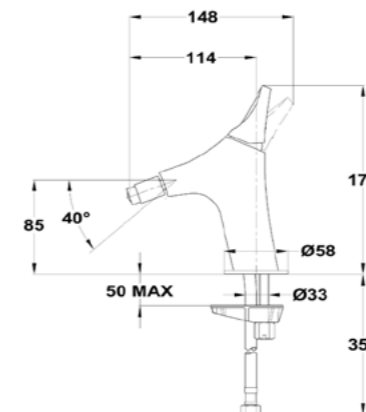

Grifo de bidé

- Rótula orientable
- Aireador antical
- Conexiones flexibles 3/8"-1/2" incluidas
- Sin desagüe automático

- Bidet mixer
- Adjustable swivel ball joint
- Anti-limescale aerator
- 3/8"-1/2" flexible inlet pipes included
- Without drain stopper

Acabado	Finish	REF.	PVPR
Cromo	Chrome	916260200	132,00