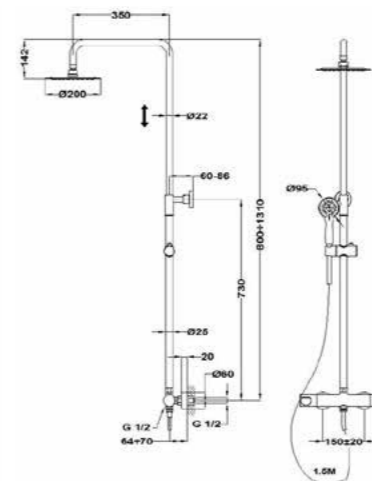

Columna de ducha termostática

- Columna termostática con salida superior
- Tecnología Safe touch que proporciona una sensación más fría al tocar el cuerpo de grifo
- Tope de seguridad de temperatura a 38°C
- Brazo de ducha telescópico ajustable
- -Altura min.: 80 cm
- -Altura max.: 131 cm
- Rociador antical de metal ultradelgada Ø20 cm
- Ducha de mano antical de 3 funciones
- Flexo de ducha metálico de 1,5 m
- Soporte deslizante
- Cartucho termostático de gran precisión y suavidad
- Inversor integrado
- Filtros colectores de impurezas
- Válvulas antirretorno
- Thermostatic shower system
- Thermostatic shower mixer with upper outlet
- Safe Touch technology for a cooler feel when touching the tap body
- Safety temperature stop at 38° C
- Adjustable telescopic rail
- -Min. height: 80 cm
- -Max. height: 131 cm
- Ø20 cm Ultraslim metal antiscala head shower
- 3 functions antiscala hand shower
- 1.5 m metallic shower hose
- Sliding shower holder
- Precise and smooth thermostatic cartridge
- Integrated ceramic diverter
- Impurity-collecting filters
- Non-return valves

Acabado	Finish	REF.	PVPR
Cromo	Chrome	842380200	259,00