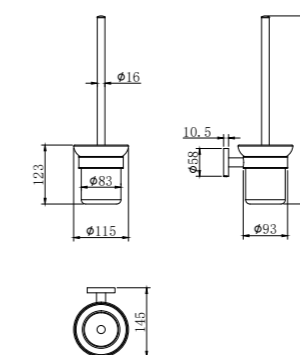

Escobillero con soporte

- Escobilla
- Soporte metálico
- Portacepillo de vidrio mate
- Instalación mural

- Toilet Brush set
- Brush
- Metallic holder
- Frosted glass brush holder
- Wall mounted installation

Acabado	Finish	REF.	PVPR
Cromo	Chrome	170680200	40,00