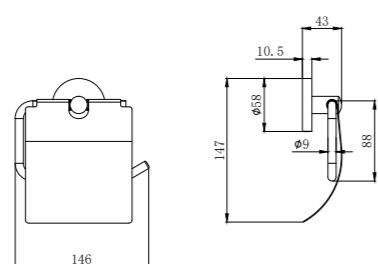

Portarrollos

- Con tapa
- Metálico
- Instalación mural

- Toilet paper holder
- With cover
- Metallic
- Wall mounted installation

Acabado	Finish	REF.	PVPR
Cromo	Chrome	170720200	24,00