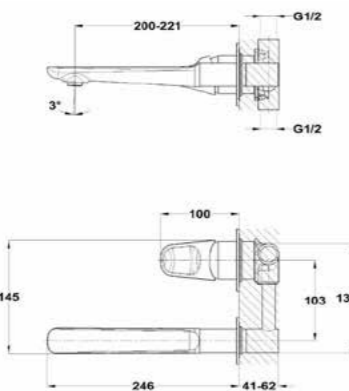

Grifo de lavabo Mural

- Aireador antical
- Sin desagüe automático
- Acabado Metallic (PVD)
- Tratamiento anti-huellas en acabados Metallic (PVD)

- Wall-mounted washbasin mixer
- Anti-limescale aerator
- Without drain stopper
- Metallic Finish (PVD)
- Anti-fingerprint treatment on Metallic (PVD) finishes

Acabado	Finish	REF.	PVPR
Negro Metallic	Metallic Black	91461020N2	418,00