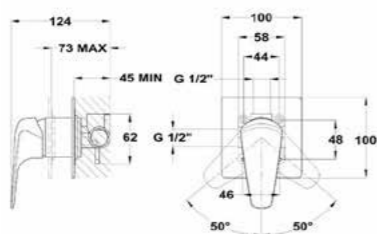

Grifo empotrado 1 vía

- Placa ultraplana
- Parte empotrada incluida
- Cartucho cerámico de gran precisión y suavidad
- Acabado Metallic (PVD)
- Tratamiento anti-huellas en acabados Metallic (PVD)
- Sin equipo de ducha
- Equipo de ducha sugerido 79005660N2

- 1 way concealed mixer
- Ultraslim plate
- Built in part included
- Precise and smooth ceramic cartridge
- Metallic Finish (PVD)
- Anti-fingerprint treatment on Metallic (PVD) finishes
- Without shower set
- Suggested shower set 79005660N2

Acabado	Finish	REF.	PVPR
Negro Metallic	Metallic Black	67241020N2	129,00