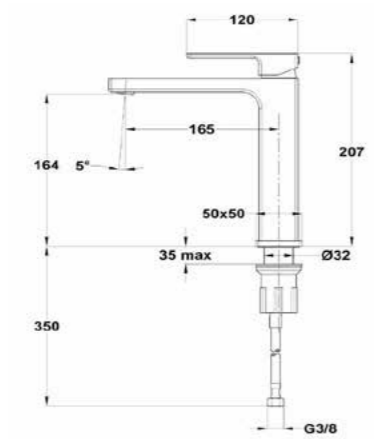

Grifo monomando de lavabo L

1. Limitador de caudal a 5 L/min
   - Ahorra hasta un 60% frente a un monomando estándar
   - Ideal para proyectos BREEAM o LEED
   - Sistema de instalación rápida Easy Fix
   - Cartucho cerámico de gran precisión y suavidad
   - Aireador antical
   - Conexiones flexibles 3/8"-1/2" incluidas
   - Sin desagüe automático
   - Acabado de pintura duradero
2. Washbasin mixer L
   - Water flow limiter 5 L/min
   - Save up to 60% compared to a standard tap
   - Ideal for BREEAM and LEED projects
   - Easy Fix fast installation system
   - Precise and smooth ceramic cartridge
   - Anti-limescale aerator
   - 3/8"-1/2" flexible inlet pipes included
   - Without drain stopper

Acabado	Finish	REF.	PVPR
Negro	Black	85386125N	214,00