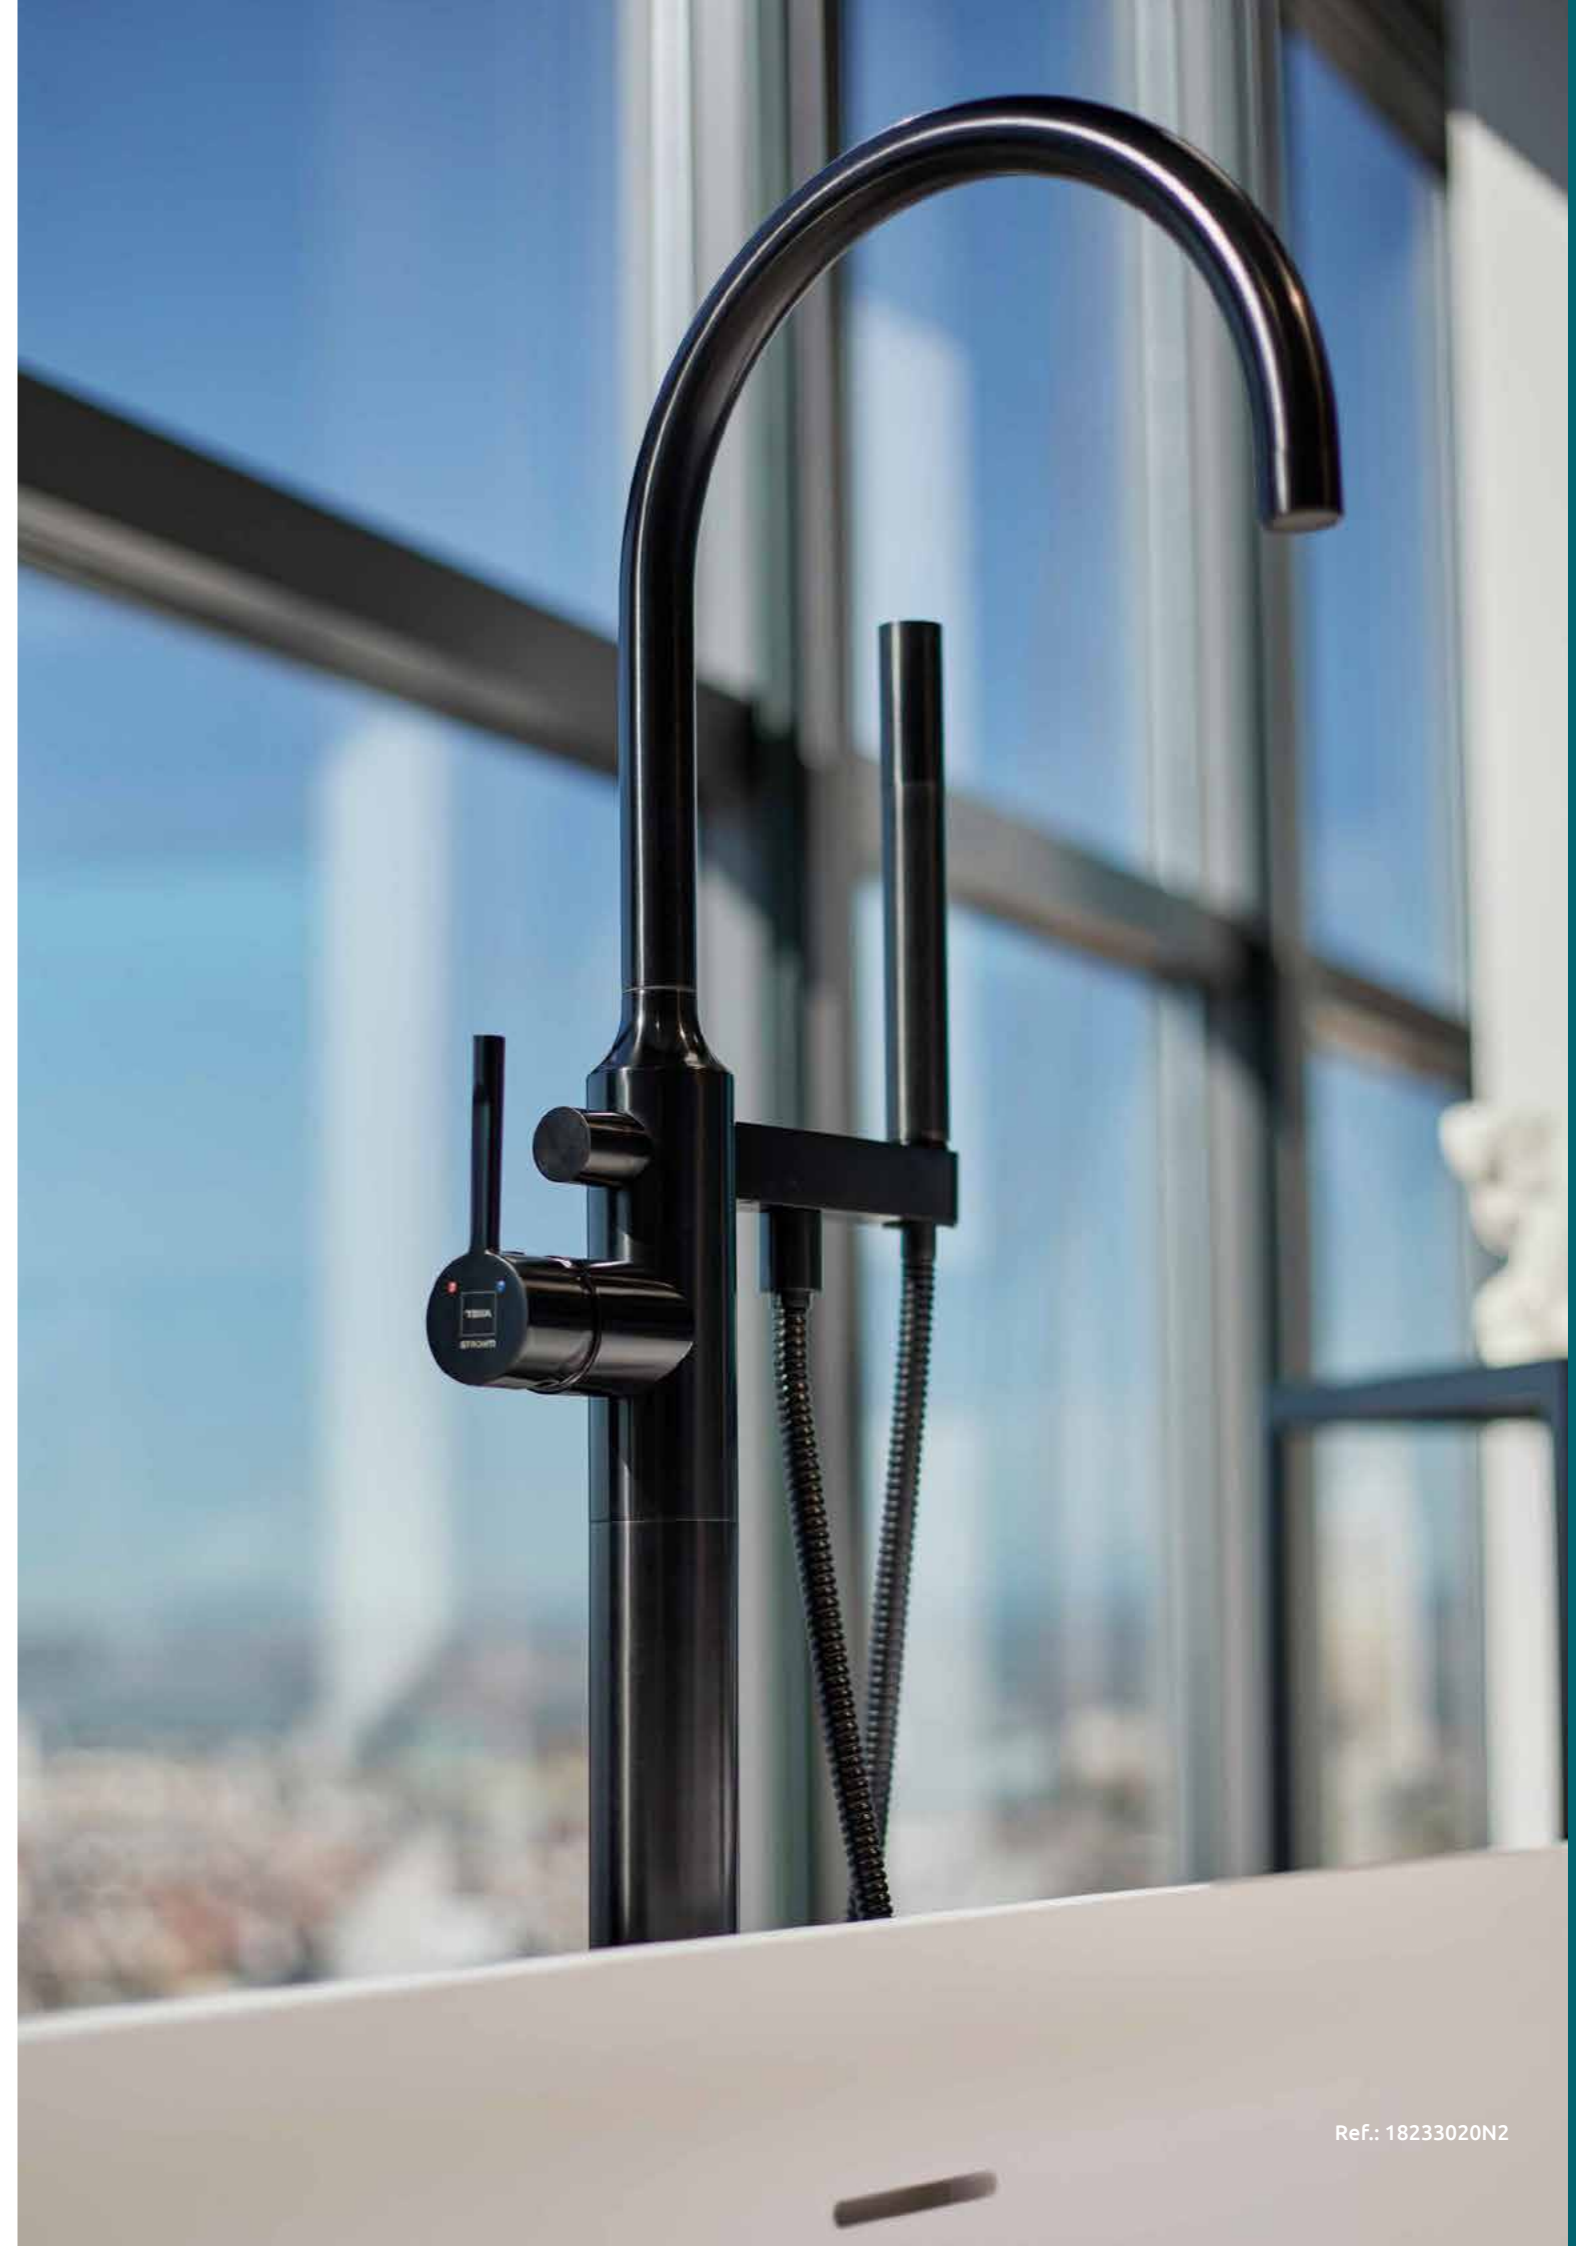

ITACA

Grifo baño-ducha exento Alaior

- Diseñado para bañeras exentas
- Ducha de mano antical de 1 función
- Flexible 1,5 m
- Acabado Metallic (PVD)
- Tratamiento anti-huellas en acabados Metallic (PVD)
- Alaïor Free standing bath shower mixer
- Designed for freestanding bathtubs
- 1 function hand shower with antiscaling system
- 1.5 m shower hose
- Metallic Finish (PVD)
- Anti-fingerprint treatment on Metallic (PVD) finishes

Acabado	Finish	REF.	PVPR
Cromo	Chrome	182330200	724,00
Bronce Metallic	Metallic Bronze	18233020BZ	939,00
Negro Metallic	Metallic Black	18233020N2	939,00