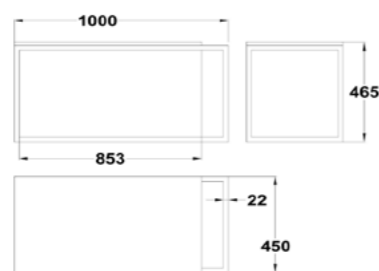

Mueble Itaca

- 100 x 45 x 45 cm
- Sin agujero para grifo
- 1 cajón
- Apertura tipo push
- Herrajes Hettich
- Resistente al agua

- Itaca Bath Cabinet
- 100 x 45 x 45 cm
- No hole for tap
- 1 drawer
- Push-to-open system
- Hettich hardware
- Water resistant

Acabado	Finish	REF.	PVPR
Nogal / Negro	Walnut / Black	187160003	896,00

COLUMNAS / SIDE COLUMN