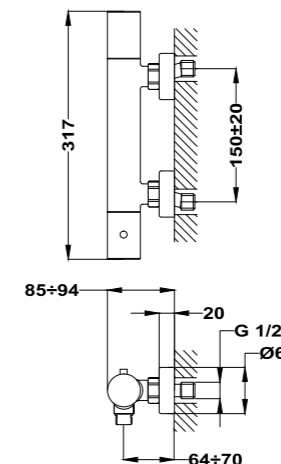

Grifo termostático de ducha

- Tecnología Safe touch que proporciona una sensación más fría al tocar el cuerpo de grifo
- Tope de seguridad a 38°C
- Conexiones excéntricas con amortiguadores de ruido
- Cartucho termostático de gran precisión y suavidad
- Inversor automático
- Filtros colectores de impurezas
- Válvulas antirretorno
- Sin equipo de ducha
- Equipo de ducha sugerido: 790057000

- Thermostatic shower mixer
- Safe Touch technology for a cooler feel when touching the tap body
- Safety temperature stop at 38° C
- Eccentric connections with noise reducers
- Precise and smooth thermostatic cartridge
- Automatic diverter
- Impurity-collecting filters
- Non-return valves
- Without shower set
- Suggested shower set: 790057000

Acabado	Finish	REF.	PVPR
Cromo	Chrome	842010200	139,00