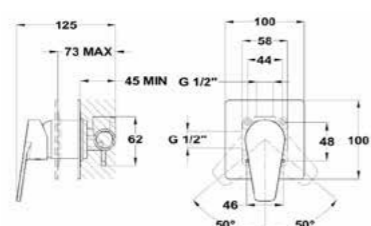

Grifo empotrado 1 vía

- Placa ultraplana
- Parte empotrada no incluida
- Cartucho cerámico de gran precisión y suavidad
- Inversor cerámico
- Acabado de pintura duradero
- Sin equipo de ducha
- Equipo de ducha sugerido: 79005700N

- 1 way concealed mixer
- Ultraslim plate
- Built-in part not included
- Precise and smooth ceramic cartridge
- Ceramic diverter
- Durable paint finish
- Without shower set
- Suggested shower set: 79005700N

Acabado	Finish	REF.	PVPR
Negro	Black	84241020N	99,00