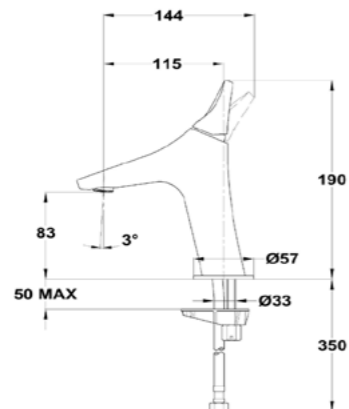

SENSE

Grifo de lavabo M

- Limitador de caudal a 5 L/min
- Ahorra hasta un 60% frente a un monomando estándar
- Ideal para proyectos BREEAM o LEED
- Cartucho cerámico de gran precisión y suavidad
- Aireador antical
- Conexiones flexibles 3/8"-1/2" incluidas
- Sin desagüe automático

- Washbasin mixer M
- Water flow limiter 5 L/min
- Saves up to 60% compared to a standard single-lever taps
- Ideal for BREEAM and LEED projects
- High-precision, smooth ceramic cartridge
- Anti-limescale aerator
- 3/8"-1/2" flexible inlet pipes included
- Without pop-up drain stopper

Acabado	Finish	REF.	PVPR
Cromo	Chrome	913460200	138,00