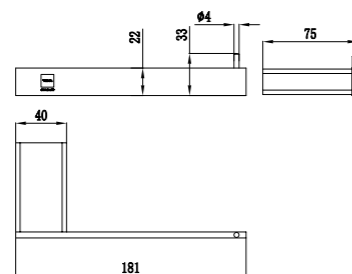

Portarrollos
· Metálico
· Instalación mural

- Toilet paper holder
- Metallic
- Wall mounted installation

Acabado	Finish	REF.	PVPR
Cromo	Chrome	170930200	26,00