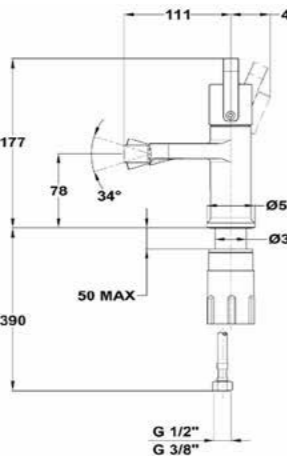

Grifo de bidé

- Sistema de instalación rápida Easy Fix
- Rótula orientable
- Aireador antical
- Conexiones flexibles 3/8"-1/2" incluidas
- Sin desagüe automático
- Acabado de pintura duradero

- Bidet mixer
- Easy Fix fast installation system
- Swivel ball joint
- Anti-limescale aerator
- 3/8"-1/2" flexible inlet pipes included
- Without drain stopper
- Durable paint finish

Acabado	Finish	REF.	PVPR
Blanco/Roble Amazonas	White/Amazon Oak	31626020WA	110,00
Black/Roble Amazonas	Black/Amazon Oak	31626020NA	110,00