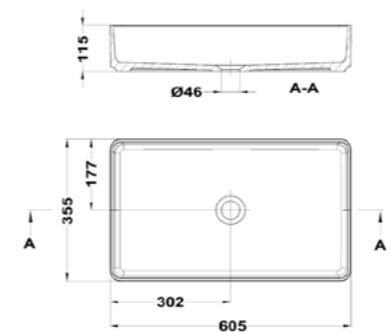

Lavabo sobre encimera Soller

- Soller countertop basin
- Pop-up drain stopper not included
- Desagüe no incluido

Acabado	Finish	Color	Colour	REF.	PVPR
Cerámica	Ceramic	Blanco	White	B851100261	147,00