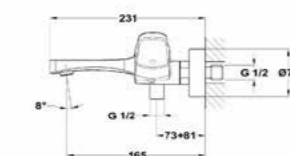

Acabado	Finish	REF.	PVPR
Negro Metallic	Metallic Black	91121020N2	379,00